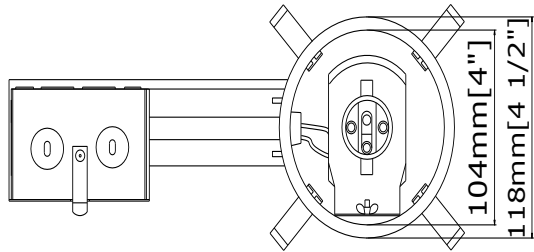

R4-G19ICRAT-LED

4" LINE VOLTAGE GU-10 REMODEL IC HOUSING
120V- IC Air Tight LED GU10

Project

Location

PRODUCT DESCRIPTION

R4-G19ICRAT-LED housing is designed for IC rated ceiling. Accommodates up to 8W GU10 LED lamps.

SPECIFICATIONS

HOUSING: Low 5 5/8" profile for shallow ceilings. Pre-wired .037" steel housing adjusts up to 1 3/4" ceiling thickness. Trim is secured with torsion wing springs/standard coil springs. Designed to be installed in existing sheet rock ceilings via ceiling cut out (above ceiling access is not required). IC rated housing may have direct contact with insulation.

AIR FLOW RESTRICTION: Airtight models are designed to restrict air flow from room into plenums in compliance to the WSEC-Washington State Energy Code (less than 2.0 CFM-Cubic Feet per Minutes).

MOUNTING FRAME: Supplied with (4) high tension remodeling clips designed to secure the housing to an existing sheet rock ceiling.

JUNCTION BOX: Pre-wired, galvanized steel J-box with (4) knock-outs. Strain clamps and ground wire. Equipped with safety standard thermal protector rated for 90°C.

LABELS: ETL/CETL listed (ETL listed number: 4005878) ETL listed for through-branch wiring (4) No. 12 AWG 90°C and damp locations.