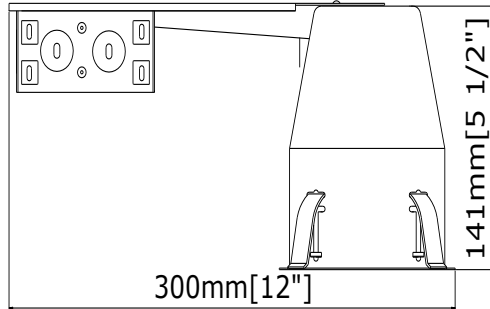

COMPATIBLE TRIMS

Model	Description	Finish
R4-493	3" BAFFLE TRIM MR16	matte white, brushed nickel
R4-421	4" ALZAK TRIM MR16	matte white, chrome w/ clear, matte white w/ clear, brushed w/clear
R4-488	4" 35 DEGREE ADJUSTABLE SPOT TRIM MR16	matte white, brushed
R4-409	4" SHOWER TRIM W/FROST GLASS MR16	matte white, brushed nickel
R4-497	4" 90 DEGREE DROP ADJUSTABLE MR16	matte white, brushed nickel
R4-555	4" SQUARE APERTURE W/SQUARE TRIM RING	matte white, brushed nickel
R4-559	4" SQUARE SHOWER TRIM W/SQUARE TRIM RING	matte white, brushed nickel
R4-588	4" SQUARE 35 DEGREE ADJUSTABLE SPOT	matte white, brushed nickel
R4-589	4" SQUARE TRIM WITH REFLECTOR	matte white, brushed nickel
R4-590	4" SQUARE BAFFLE TRIM MR 16	matte white, brushed nickel
R4-DS90	4" SQUARE BAFFLE TRIM MR16	matte white, brushed nickel
R4-593	4" SQUARE BAFFLE TRIM MR16	matte white, brushed nickel
R4-521	4" SQUARE ALZAK TRIM MR16	matte white, chrome w/clear, matte white w/clear
R4-597	4" SQUARE 90 DEGREE DROP ADJUSTABLE MR16	matte white, brushed nickel
R4-587	4" SQUARE REGRESSED ADJUSTABLE REFLECTOR TRIM	matte white, brushed nickel
R4-508	4" SQUARE SHOWER TRIM MR16	matte white, brushed nickel
R4-520	4" SQUARE TRIM W/PINHOLE ADJUSTABLE MR16	matte white, brushed nickel
R4-DR488	4" DIECAST GIMBLE TRIM MR16	matte white, brushed nickel
R4-DR88	4" DIECAST GIMBLE TRIM MR16	matte white