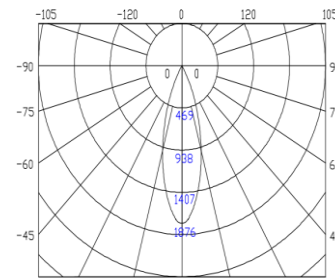

## Specifications

Category	Light Bulb	Inner Package Length (Inch)	11.81
Bulb Shape	PAR30	Inner Package Width (Inch)	8.03
Bulb Base Type	E26	Inner Package Height (Inch)	5.83
Bulb Base Finish	Chrome	Inner Package Weight Per Unit (Lbs)	6.9
Color Temperature	4100K	Inner Package Quantity	6
Beam Angle	35°		
Finish	White		
CRI	80		
Average Life (Hours)	25000		
Estimated Yearly Energy Cost (11 ¢/Kwh)	1.69		
Life Based On 3Hrs/Day (Years)	22.83	Lamp Type	PAR30 Long Neck
Product Length (Inch)	N/A	Dry/Wet/Damp	Damp
Product Width (Inch)	3.74	Energy Star	NO
Product Height (Inch)	4.6	Power Factor	>0.9
Product Extension (Inch)	N/A	Current	130mA
Product Weight Per Unit (Lbs)	0.86	Lumen/Watt	69
Dimmable	YES	Warranty (Year)	3
Watts	14W	DLC (Yes/No)	No
Watt Equivalent	75W	Input Voltage	120V
Lumens	970	Housing Material	Aluminum
Certification (UL/ETL/FCC)	UL	Lens	Plastic
Individual Box Length (Inch)	3.82	Led Type	Epistar
Individual Box Width (Inch)	3.82		
Individual Box Height (Inch)	5.47		
Individual Box Weight Per Unit (Lbs)	0.99		