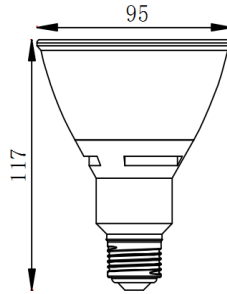

## Installation

- Rated for indoor use
- Suitable for damp locations.
- Can't be used in totally enclosed fixtures
- Not for use with emergency exit fixtures or emergency exit lights
- Size:  $\Phi 3.74"$ (95mm)\*H4.6"(117mm)

## Specifications

Category	Light Bulb	Inner Package Length (Inch)	11.81
Bulb Shape	PAR30	Inner Package Width (Inch)	8.03
Bulb Base Type	E26	Inner Package Height (Inch)	5.83
Bulb Base Finish	Chrome	Inner Package Weight Per Unit (Lbs)	6.9
Color Temperature	4100K	Inner Package Quantity	6
Beam Angle	35°		
Finish	White		
CRI	80		
Average Life (Hours)	25000		
Estimated Yearly Energy Cost (11 ¢/Kwh)	1.69		
Life Based On 3Hrs/Day (Years)	22.83	Lamp Type	PAR30 Long Neck
Product Length (Inch)	N/A	Dry/Wet/Damp	Damp
Product Width (Inch)	3.74	Energy Star	NO
Product Height (Inch)	4.6	Power Factor	>0.9
Product Extension (Inch)	N/A	Current	130mA
Product Weight Per Unit (Lbs)	0.86	Lumen/Watt	69
Dimmable	YES	Warranty (Year)	3
Watts	14W	DLC (Yes/No)	No
Watt Equivalent	75W	Input Voltage	120V
Lumens	970	Housing Material	Aluminum
Certification (UL/ETL/FCC)	UL	Lens	Plastic
Individual Box Length (Inch)	3.82	Led Type	Epistar
Individual Box Width (Inch)	3.82		
Individual Box Height (Inch)	5.47		
Individual Box Weight Per Unit (Lbs)	0.99		