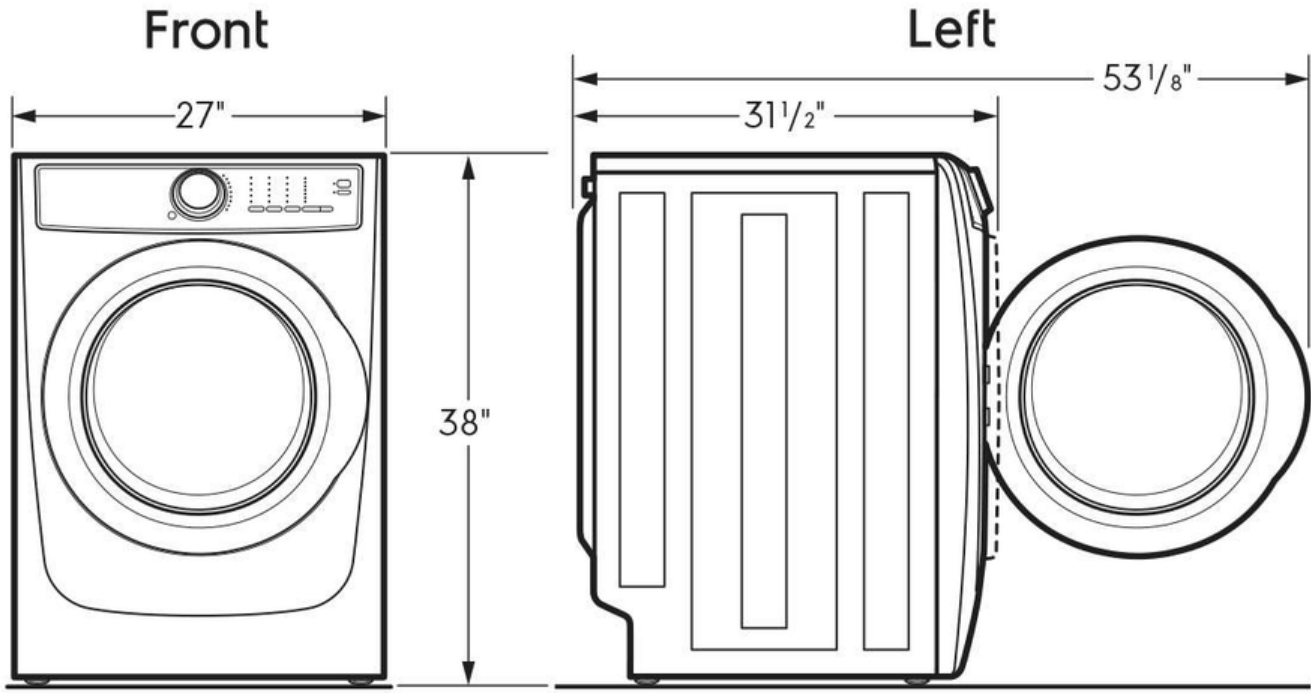

Electrolux

Gas 8.0 Cu.Ft. Front Load Dryer

ELFG7337AW

Version : 06/21

High standards of quality at Electrolux Home Products, Inc. mean we are constantly working to improve our products. We reserve the right to change specifications or discontinue models without notice.

Electrolux Major Appliances, N.A.

USA • 10200 David Taylor Drive • Charlotte, NC 28262 • Charlotte, NC 28262 • 1-877-4electrolux (1-877-435-3287) • electroluxappliances.com

CANADA • 5855 Terry Fox Way • Mississauga, ON L5V 3E4 • 1-800-265-8352 • electroluxappliances.ca