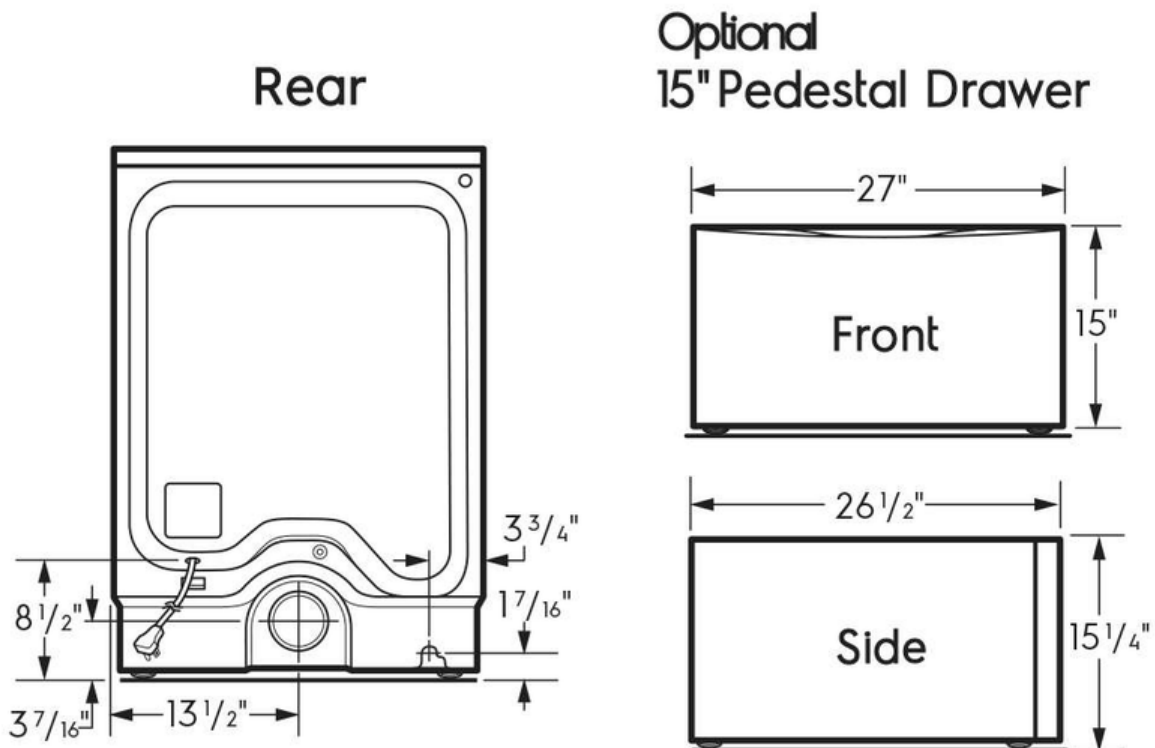

Electrolux

Gas 8.0 Cu.Ft. Front Load Dryer

ELFG7337AW

Version : 06/21

High standards of quality at Electrolux Home Products, Inc. mean we are constantly working to improve our products. We reserve the right to change specifications or discontinue models without notice.

Electrolux Major Appliances, N.A.

USA • 10200 David Taylor Drive • Charlotte, NC 28262 • Charlotte, NC 28262 • 1-877-4electrolux (1-877-435-3287) • electroluxappliances.com

CANADA • 5855 Terry Fox Way • Mississauga, ON L5V 3E4 • 1-800-265-8352 • electroluxappliances.ca