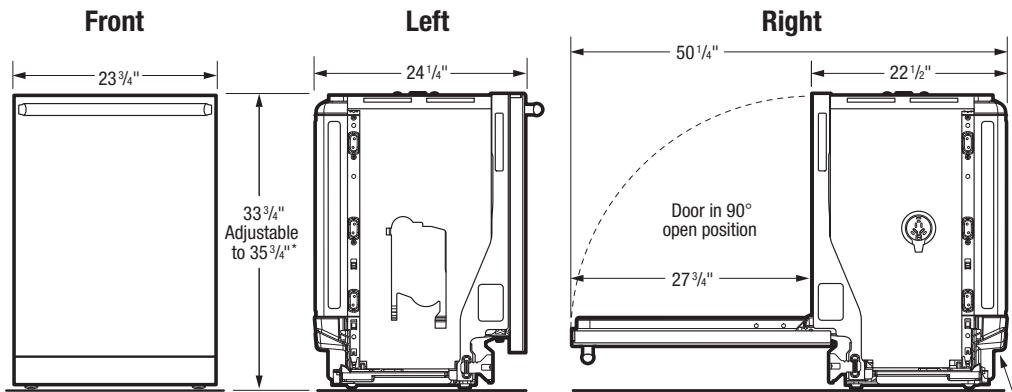

EDSH4944AS

Available Colors : Stainless Steel

Version : 02/20

Dishwasher

24" Built-In Dishwasher

Installation Drawing

*Height only adjustable to 35 3/4" max. when installed in 35 3/4" max. standard cabinetry cutout. (Dimensions do NOT include insulation – insulation blanket may be compressed during installation.)

Power supply & water inlet location (bottom rear)