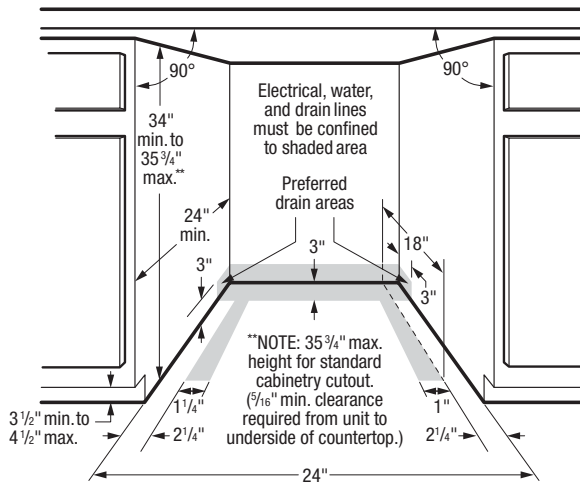

Electrolux Major Appliances, N.A.

USA • 10200 David Taylor Drive • Charlotte, NC 28262 • 1-877-4electrolux (1-877-435-3287) • electroluxappliances.com
CANADA • 5855 Terry Fox Way • Mississauga, ON L5V 3E4 • 1-800-265-8352 • electroluxappliances.ca