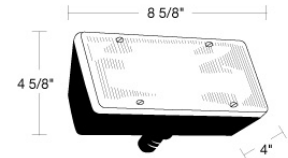

Compact Fluorescent Floodlight

Features

- Lexan Housing
- PL lamps included
- UL listed for wet location

Specifications

Wattage	13W
Wet Location	Yes

Dimensions

Product Numbers

Item	Description	Watts
ES1303	(1) 13W PL Lamp, included	13W
ES2603	(2) 13W PL Lamp, included	13W