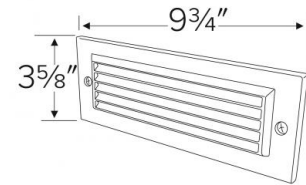

Brick Louver Faceplate Replacement

ELCO's Trogon Collection consists of diecast wet location LED Brick Lights which are offered in 5.4W or 12W, 3000K, 120V with an Angled Louver, Open Frame Lens or Grill Faceplate in a sharp White, Black or Bronze powder coated finish.

Features

- Faceplate for: ELST81
- 9 3/4"W x 3 5/8"H

Specifications

Options

White

Black

Bronze

Dimensions