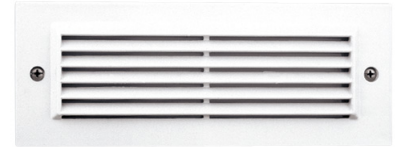

Brick Louver Faceplate Replacement

ELCO's Trogon Collection consists of diecast wet location LED Brick Lights which are offered in 5.4W or 12W, 3000K, 120V with an Angled Louver, Open Frame Lens or Grill Faceplate in a sharp White, Black or Bronze powder coated finish.

Features

- Faceplate for: ELST81
- 9 3/4"W x 3 5/8"H

Specifications

Options

White

Black

Bronze

Dimensions