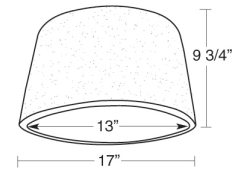

Specifications

Dimensions

Product Numbers

| Item | Description |
|---------|-----------------------------|
| FIRECVR | Recessed Fixture Fire Cover |