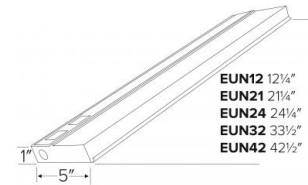

## Features

- 1" low profile.
- Five sizes from 12 1/4" to 42 1/2".
- 120V electronic ballast.
- Two keyhole slots & 1/2" knockouts on each end, top and rear.
- Ribbed acrylic opaque diffuser.
- Convenience outlet, power switch and cord available upon request, not included.

## Dimensions