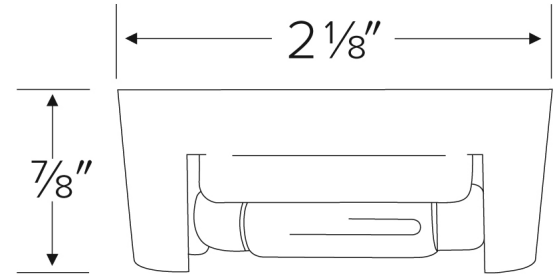

Miniature Track Lights Festoon Base with Adjustable Reflector

Features

- Festoon Base with Adjustable Reflector.
- Lamp: 10W T3 Festoon Xenon 12V or 24V.

Specifications

Wattage	10W
Voltage	12V or 24V
Lamp Type	Xenon

Options

White

Black

Dimensions

Product Numbers

Item	Lamp type	Watts	Voltage	Finish
ET2103B	Xenon	10W	12V or 24V	Black
ET2103W	Xenon	10W	12V or 24V	White