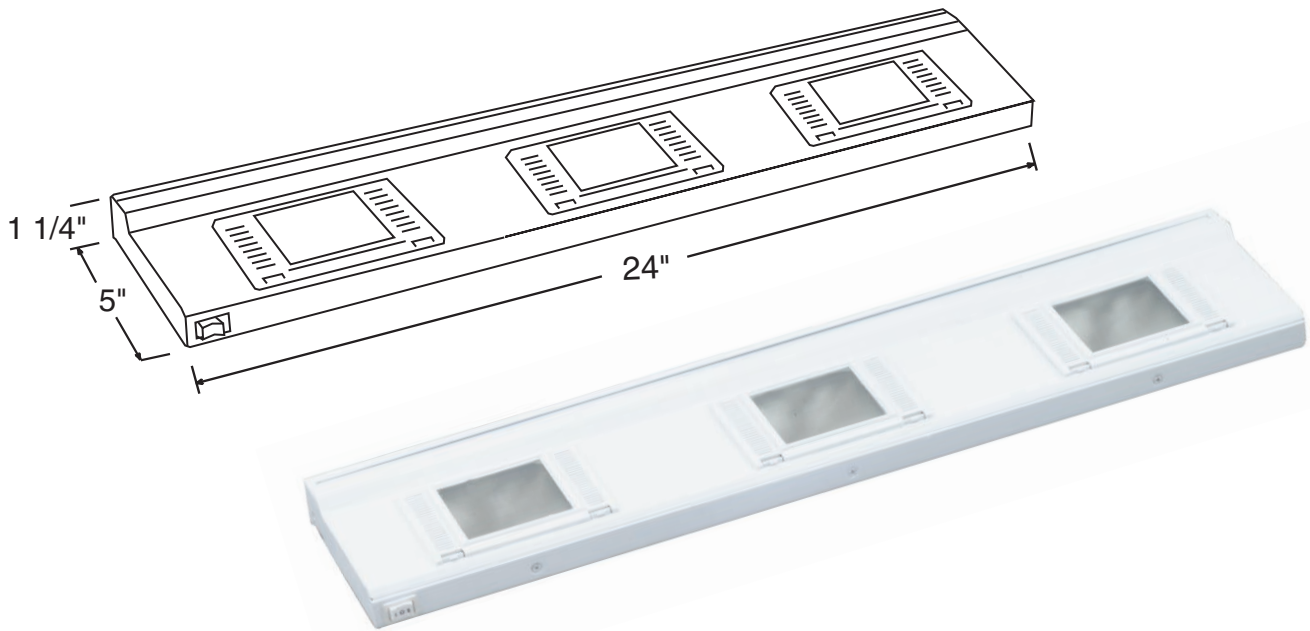

EUC43B EUC43W

Miniature Halogen
Undercabinet

PROJECT INFORMATION:

Project Name: _____

Fixture Type: _____

Date: _____

DIMENSIONS

PRODUCT SPECIFICATIONS

(3) 35W 120V JCD G8 Lamps Included.
Dimmable with regular diffuser and includes
2-level ON/OFF switch. U.L. and C.U.L. Listed

CATALOG NUMBER

Example: EUC43B
EUC43W