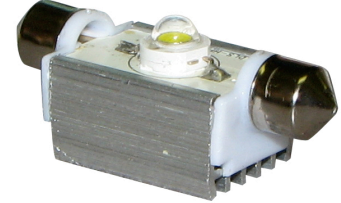

Decolume Light Accessories

Features

- Terminal block, Mounting clip, Lamps, End cap, Lampholder and Pad.

Specifications

Wattage	1W - 10W
Voltage	12V or 24V

Options

Terminal block

Mounting clip

Xenon lamp

Halogen lamp

End cap

Pad

LED Festoon Lamp

Product Numbers

Item	Description	Watts	Voltage
EPD-2	Terminal Block		
EPD-4	Mounting Clip		
EPD1-LED	LED Festoon Lamp	1W	12V
EPD-10	Halogen Festoon Lamp	10W	12V
EPD-10-Z	Xenon Festoon Lamp	10W	12V
EPD10-24	Halogen Festoon Lamp	10W	24V
EPD-6	End Cap		
EPD-12	Reflector with mounting adhesive for 1 lamp		