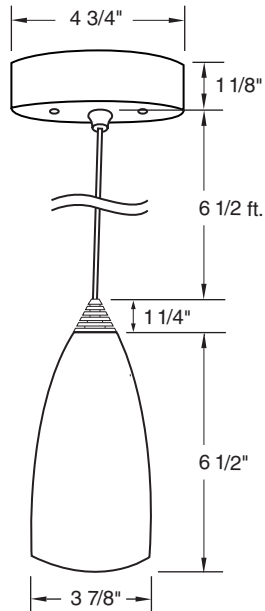

EDL60N-AT; EDL60N-AU EDL60N-CO; EDL60N-FR EDL60N-MA

LED Glass Pendants

PROJECT INFORMATION:

Project Name: _____

Fixture Type: _____

Date: _____

DIMENSIONS

PRODUCT SPECIFICATIONS

Features: All LED Glass Pendants includes nickel flat canopy with 5W LED driver non-dimmable, 120V with 6 1/2 ft. metal finish cable.

- Decorative Pendant
- Glass
- Fits onto 3 1/2 octagon box

Lamp: 5W CREE LED light, 120V.
Up to 300LM, 3000°K

Pendant: Length: 6 1/2"
Diameter: 3 7/8"
Max. Extension: 6 1/2 ft.

Color Finish: AT - Athena

AU - Autumn

CO - Cobalt

FR - Frosted

MA - Mars

Label: ETL listed

CATALOG NUMBER