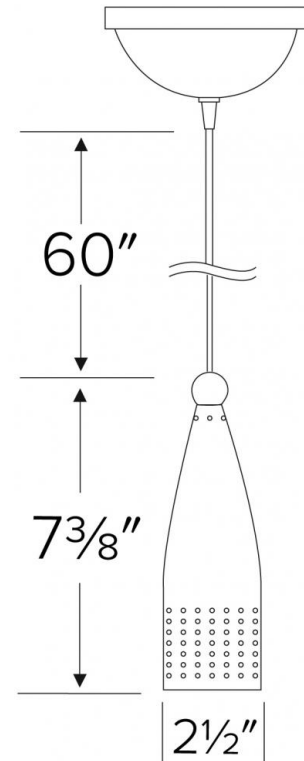

Decorative Pendant with Canopy

Features

- Low Voltage Decorative Pendant Satin Nickel Canopy.
- Ceiling Mount.
- Electronic Transformer in canopy and matching 60" Cord.

Specifications

Wattage	50W
Voltage	12V

Dimensions

Product Numbers

Item	Watts	Voltage	Finish
EDL30	50W	12V	Nickel