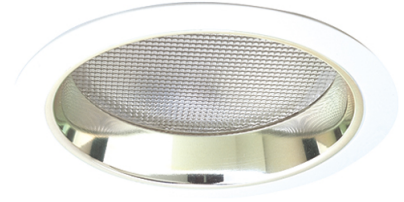

6" Reflector with Regressed Albalite Lens Trim

Features

- Regressed Albalite Lens.
- Lamp: (1) 26W max CFL, (2) 13W Quad, 60W MAX A19.
- O.D.: 7 1/4".

Specifications

Technical Details

Construction: Meticulously manufactured trim with a powder coated or anodized finish.

Installation: Clips securely mount trim into the housing and keeps ring flush with ceiling.

Compatible Housing: Compatible with 6" Integrated LED Housings.

Lamp: Compatible with Medium base (E26) PAR type.

Options

Clear w/White Ring Black w/White Ring Gold w/White Ring

All White

Product Numbers

Item	Finish
ELS42W	All White
ELS42B	Black w/White Ring
ELS42C	Clear w/White Ring
ELS42G	Gold w/White Ring

Product Number Builder Example: ELS42W

6" Regressed Albalite Lens Trim	Finish
ELS42	<input type="text"/>
W All White B Black w/White Ring C Clear w/White Ring G Gold w/White Ring	