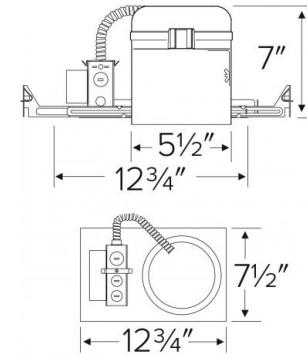

## Features

- 5" CFL Vertical IC Housing with thermally protected ballast for (1) lamp.
- Hanger Bars adjustable up to 24".
- UL Listed for damp location and direct contact with insulation.

## Dimensions