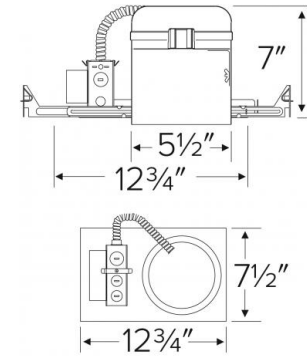

5" CFL Vertical Downlight

Features

- 5" CFL Vertical Housing for (1) lamp.
- Hanger Bars adjustable up to 24".
- UL Listed for damp location.

Specifications

Wattage	13W - 42W
Voltage	120/277V
Lamp Type	CFL
Damp Location	Listed

Dimensions

Product Numbers

Item	Description	Lamp type	Watts	Voltage
EL527HE13	5" CFL Vertical Downlight	CFL	13W	120/277V
EL527HE18	5" CFL Vertical Downlight	CFL	18W	120/277V
EL527HE26	5" CFL Vertical Downlight	CFL	26W	120/277V
EL527HE32	5" CFL Vertical Downlight	CFL	32W	120/277V
EL527HE42	5" CFL Vertical Downlight	CFL	42W	120/277V