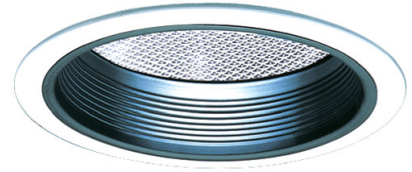

6" Baffle with Regressed Alabalite Lens Trim

Features

- Baffle with Regressed Alabalite Lens.
- Lamp: 60W MAX A19.
- O.D.: 7 1/4".

Technical Details

Construction:

- Meticulously manufactured trim with a powder coated or anodized finish.
- Baffle helps reduce glare.

Installation: Clips securely mount trim into the housing and keeps ring flush with ceiling.

Compatible Housing: Compatible with 6" Integrated LED Housings.

Lamp: Compatible with Medium base (E26) PAR type.

Specifications

Options

Black w/White Ring

Bronze

Copper

Nickel

White

Product Numbers

Item	Finish
ELM42B	Black w/White Ring
ELM42BZ	Bronze
ELM42CP	Copper
ELM42N	Nickel
ELM42W	White

Product Number Builder Example: ELM42B

6" Baffle with Regressed Alabalite Lens

Finish

ELM42

- B** Black w/White Ring
- BZ** All Bronze
- CP** All Copper
- N** All Nickel
- W** All White