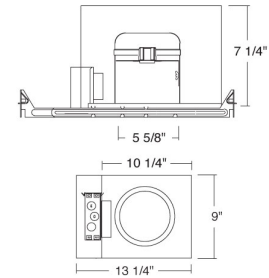

## Features

- 5" CFL Vertical IC Housing with thermally protected ballast for (1) lamp.
- Double walled construction.
- Hanger Bars adjustable up to 24".
- UL Listed for damp location and direct contact with insulation.

## Dimensions