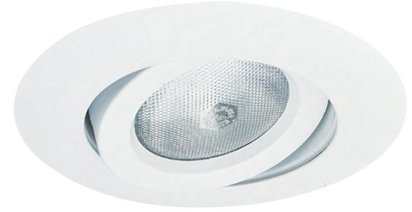

# 6" Gimbal Ring Trim

## Features

- Gimbal Ring, includes PSA27 Socket Adapter.
- Lamp: 75W MAX PAR30.
- O.D.: 8".

### Construction:

- Meticulously manufactured trim with a powder coated or anodized finish.
- Integral gimbal ring holds lamp and allows for 35° adjustability.
- Diecast trim for durability and lasting quality.

**Installation:** Clips securely mount trim into the housing and keeps ring flush with ceiling.

**Compatible Housing:** Compatible with 6" Integrated Line Voltage Housings.

**Lamp:** Compatible with Medium base (E26) PAR type.