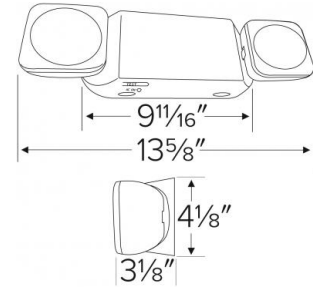

Adjustable Emergency Light

Features

- Emergency Light with two 5.4W glare free light heads.
- 120V/277V.
- Sealed 6V maintenance free battery backup.
- Solid state charger.
- Universal mounting plate with quick connect for easy installation.
- Injection molded high impact thermoplastic housing.
- Lamps included.
- UL or ETL listed.

Specifications

Wattage	10.8W
Voltage	120/277V

Dimensions

Product Numbers

Item	Description	Watts	Voltage
EE30L	White Housing	10.8W	120/277V