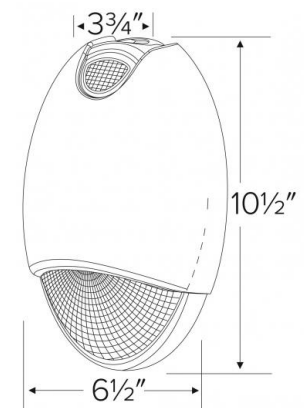

Specifications

Wattage	12W
Voltage	120/277V
Wet Location	Yes
Damp Location	ETL Listed

Options

Black

Nickel

Bronze

White

Dimensions