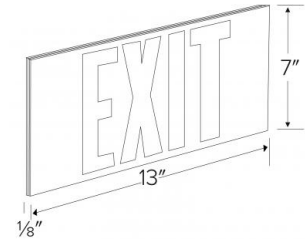

Self Illuminating Exit Sign

Features

- Self illuminating Exit Sign, does not require any electricity to operate.
- Legible viewing distance from 50 feet.
- Available in red or green letters.
- No maintenance required.
- Compliant to UL924, IBC, NFPA.
- ETL Listed for Damp Locations.

Specifications

Options

Red

Green

Dimensions

Product Numbers

Item	Description
EE805	Green Letters
EE815	Red Letters