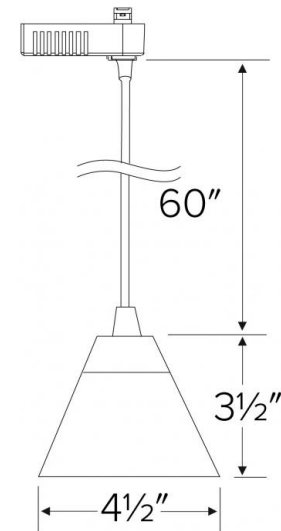

Decorative Pendants

Features

- Diffused Glass Sconce with Transformer and 60" Cord.

Specifications

Wattage	50W
Voltage	12V

Options

White

Red

Blue

Dimensions

Product Numbers

Item	Watts	Voltage	Finish
EDL74W	50W	12V	White Glass w/Black Cord
EDL74R	50W	12V	Red Glass w/Black Cord
EDL74BL	50W	12V	Blue Glass w/Black Cord
EDL75W	50W	12V	White Glass w/White Cord
EDL75R	50W	12V	Red Glass w/White Cord

Item	Watts	Voltage	Finish
EDL75BL	50W	12V	Blue Glass w/White Cord
