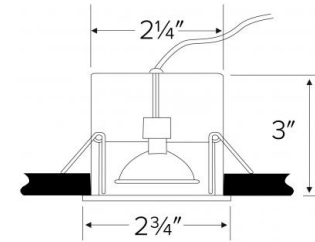

Mini Halogen Downlight with Clear Reflector

Features

- Miniature Halogen Downlight with Clear Reflector includes thermally protected housing.
- Lamp: 12V 20W MR11 (not included).
- E.T.L. listed for Remote Transformer.
- Cutout: 2 1/2".

Specifications

Wattage	20W
Voltage	12V
Lamp Type	Halogen

Options

Black

Nickel

Dimensions

Product Numbers

Item	Description	Lamp type	Watts	Voltage	Finish
E221B	Mini Halogen Downlight with Clear Reflector	Halogen	20W	12V	Black
E221N	Mini Halogen Downlight with Clear Reflector	Halogen	20W	12V	Nickel