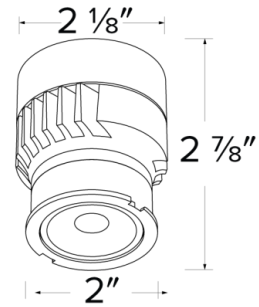

Specifications

Wattage	12.5W
Lumens	1200 lm
Voltage	120V
Color Temp.	3500K
Dimmable	Triac/ELV
Lamp Type	LED
Beam Angle	38°
CRI	95
Wet Location	UL Listed w/Wet Location Trims
Damp Location	UL Listed

Dimensions