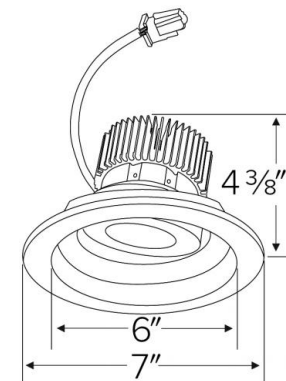

All White

All Bronze

Black w/White ring

Technical Details

Optics: Frosted polycarbonate module lens diffuses light evenly throughout while reducing glare with LED technology.

Trim Construction: Reflector is two piece trim for maximum color versatility. Design allows for minimal glare and a strong glare cut-off. Trim is constructed of metal for lasting durability.

Listings:

- UL Listed for Wet Location.
- RoHS Compliant.
- California Title 24 (JA8-2016-E).

Dimensions

Product Number Builder Example: E617C0827W2

| ELCO 6" Adjustable Reflector | Lumens | Color Temp. | Finish | Generation |
|------------------------------|----------|---------------|---------|------------|
| E617C | | | | |
| 08 850 lm | 27 2700K | W All White | Gen 1 | |
| 12 1250 lm | 30 3000K | BZ All Bronze | 2 Gen 2 | |