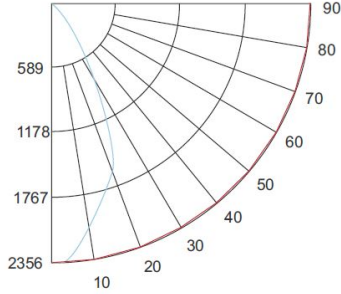

LED Light Engine

Multiplier: 2700K (x 0.88), 3000K (x 0.92), 3500K (x 0.96)

PHOTOMETRIC REPORT

Product #: E614C2040
Wattage/Lumens: 21.6W/ 1873 Lm
Luminaire LPW: 87 Lm/W

CANDLE POWER SUMMARY

Degrees Vertical	0°
0	2356
5	2304
15	1867
25	1498
35	638
45	58
55	2
65	1
75	0
85	0
90	0

ILLUMINANCE AT A DISTANCE

Distance to Target Plane	Footcandles Beam Center	Beam Diameter
4'	147	4.5'
6'	65.4	6.8'
8'	36.8	9.1'
10'	23.6	11.3'

ZONAL LUMEN SUMMARY

Zone	Lumens	% Luminaire
0-30°	1404.49	75.00
0-40°	1806.64	96.50
0-60°	1871.47	99.90
0-90°	1872.88	100.00