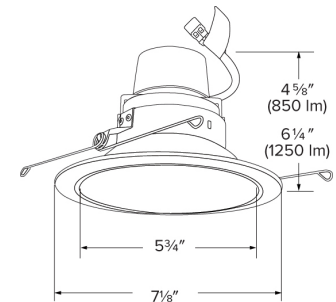

Listings:

- UL Listed for Wet Location.
- RoHS Compliant.
- Title 24 JA8-2019 Compliant.

Product Number Builder Example: E612R0827W

ELCO 4" Drop Glass	Lumens	Color Temp	Finish
E612R	08 850 lm 12 1250 lm	27 2700K 30 3000K 35 3500K 40 4000K	W All White B Black w/White Ring BZ All Bronze C Chrome w/White Ring