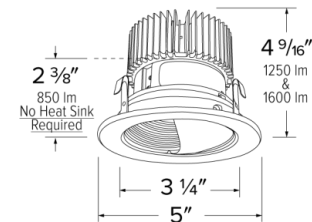

Specifications

Wattage	18W
Lumens	1600 lm
Color Temp.	SunsetK
Lamp Type	LED
Beam Angle	60°
CRI	93+
Damp Location	Listed

Options

All White

All Bronze

Haze w/ White Ring

Chrome w/ White Ring

Black w/ White Ring

Listings:

- UL Listed for Wet Location.
- RoHS Compliant.

Dimensions

Product Number Builder Example: E411C0827W2

ELCO 4" Wall Wash	Lumens	Color Temp.	Finish	Generation
E411C				
	08 850 lm	27 2700K	W All White	Gen 1
	12 1250 lm	30 3000K	BZ All Bronze	2 Gen 2
	16 1600 lm	35 3500K	H Haze w/White Ring	