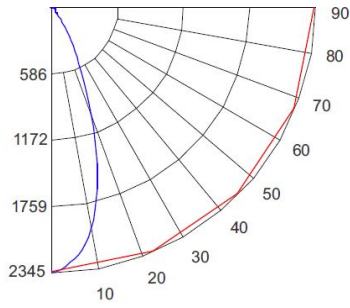

Product #: E213C1830
 Wattage/Lumens: 10.4W/ 1064 lm
 Luminaire LPW: 102 Lm/W

CANDLE POWER SUMMARY

Degrees Vertical	0°
0	2344
5	2222
15	1494
25	494
35	72
45	37
55	30
65	20
75	11
85	2
90	0

ILLUMINANCE AT A DISTANCE