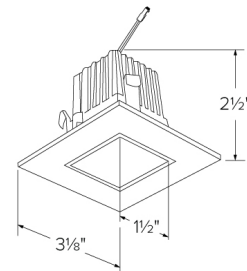

2" Square LED High-Lumen Reflector Light Engine

Features

- Suitable for use in fixtures installed in insulated ceilings.
- Suitable for new construction and remodel housings.
- Suitable for installation into ELCO 2" recessed fixtures with 2-wire connector.
- Diecast construction provides lasting durability.
- Energy Star Certified.
- Title 24 JA8-2019 Compliant.

Specifications

Wattage	11W
Lumens	1000 lm
Color Temp.	2700K
Lamp Type	LED
Beam Angle	36°
CRI	93+
Wet Location	Listed

Dimensions

Technical Details

Optics: PC Lens for even lumen distribution.

Construction: Diecast construction for lasting quality and greater heat dissipation. High quality powder coat finish preventing rust and paint cracking.