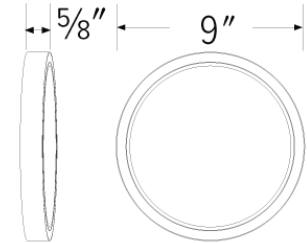

8" Round Sky Panel™

Edge-Lit LED Technology with glare control lens for even glow

Features

- Fits 3 1/2" and 4" Octagon and Round junction boxes
- Fits 4" and 6" housings and optional mounting accessories
- Dimmable to 10% with select dimmers
- Edge-lit LED technology
- IC Rated and Wet Location Rated
- ETL Listed
- JA8 2016 E-Compliant
- 9" O.D. x 5/8" H

Specifications

| | |
|---------------------|-----------|
| Wattage | 18W |
| Lumens | 1200 lm |
| Voltage | 120V |
| Color Temp. | 3000K |
| Dimmable | Triac/ELV |
| Lamp Type | LED |
| CRI | 90+ |
| Wet Location | listed |

Options

White

Black

Dimensions

Product Number

| Item | Lamp type | Lumens | CCT | Watts | Voltage | Dimming | Finish |
|------------------|-----------|---------|-------|-------|---------|-----------|--------|
| ELSP8330B | LED | 1200 lm | 3000K | 18W | 120V | Triac/ELV | Black |

Product Number Builder Example: ELSP8327W

| | | |
|--------------------------------------|---|------------------------------|
| 8" Round Sky Panel™ ELSP83 | Color Temp 27 2700K 30 3000K 40 4000K CT3 3000K, 3500K, 4000K | Finish W White B Black |
|--------------------------------------|---|------------------------------|