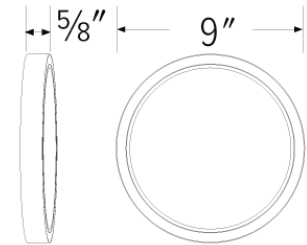

8" Round Sky Panel™

Edge-Lit LED Technology with glare control lens for even glow

Features

- Fits 3 1/2" and 4" Octagon and Round junction boxes
- Fits 4" and 6" housings and optional mounting accessories
- Dimmable to 10% with select dimmers
- Edge-lit LED technology
- IC Rated and Wet Location Rated
- ETL Listed
- JA8 2016 E-Compliant
- 9" O.D. x 5/8" H

Specifications

Wattage	18W
Lumens	1150 lm
Voltage	120V
Color Temp.	2700K
Dimmable	Triac/ELV
Lamp Type	LED
CRI	90+
Wet Location	listed

Options

White

Black

Dimensions

Product Number

Item	Lamp type	Lumens	CCT	Watts	Voltage	Dimming	Finish
ELSP8327B	LED	1150 lm	2700K	18W	120V	Triac/ELV	Black