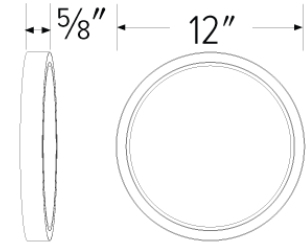

## Features

- Fits 3 1/2" and 4" Octagon and Round junction boxes
- Fits 4" and 6" housings and optional mounting accessories
- Dimmable to 10% with select dimmers
- Edge-lit LED technology
- IC Rated and Wet Location Rated
- ETL Listed
- JA8 2016 E-Compliant
- 12" O.D. x 5/8" H

## Dimensions