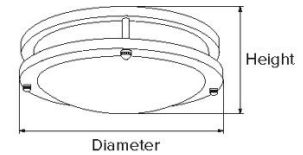

## Features

- White polycarbonate lens.
- Contemporary double ring design.
- Fully assembled and easy to install.
- Suitable for qualified hard wire installation into a standard 4x4 junction box.
- UL listed for damp location.
- ENERGY STAR. CA Title 24 compliant (JA8-2016).

## Size Chart

Size	Diameter	Height
10"	9 <sup>7</sup> / <sub>8</sub> "	2 <sup>3</sup> / <sub>4</sub> "
12"	12 <sup>1</sup> / <sub>8</sub> "	3 <sup>3</sup> / <sub>8</sub> "
14"	14 <sup>1</sup> / <sub>8</sub> "	3 <sup>3</sup> / <sub>4</sub> "
16"	16 <sup>1</sup> / <sub>8</sub> "	4 <sup>3</sup> / <sub>8</sub> "
18"	18 <sup>1</sup> / <sub>8</sub> "	4 <sup>3</sup> / <sub>4</sub> "