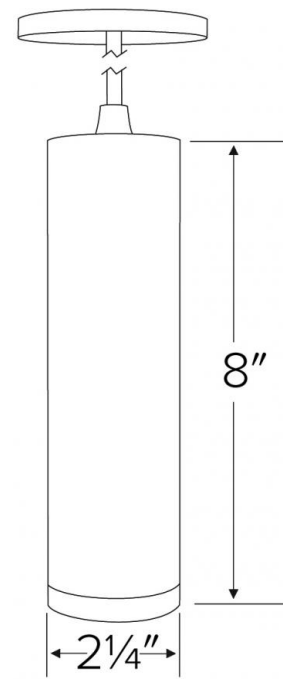

## Features

- 2" x 8" Pendant.
- Diecast aluminum housing.
- Standard 38° lens included, EP719C - 15°, EP720 - 25° available.
- Dimmable.
- Canopy included.
- 3/8" OD steel stem (sold separately).
- Snoot & Louver available (sold separately).

## Specifications

<b>Wattage</b>	10W
<b>Lumens</b>	700 lm
<b>Voltage</b>	120V
<b>Color Temp.</b>	3000K
<b>Dimmable</b>	Triac
<b>Lamp Type</b>	LED
<b>Beam Angle</b>	38°
<b>Damp Location</b>	Listed

## Dimensions

## Product Number Builder Example: EDL8030W

ELCO 2" x 8" Pendant	Size	Color Temp	Finish
<b>EDL</b>	<b>80</b> 2 x 8	<b>30</b> 3000K <b>40</b> 4000K	<b>W</b> All White <b>B</b> All Black