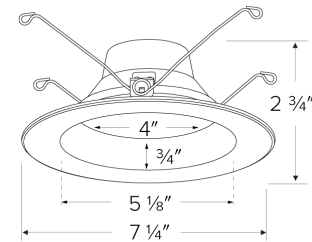

5"/6" LED Shallow Reflector Inserts with 5-CCT Switch

This unique LED recessed downlight gives you the options you are looking for in one fixture. The manual switch located on the driver allows you to choose between 2700K, 3000K, 3500K, 4000K or 5000K. This is the perfect light for bedrooms, kitchens, closets and generally all living spaces. Our energy saving fixture gives you all of these options at the flip of a switch.

Specifications

Wattage	10W
Lumens	700 lm
Voltage	120V
Color Temp.	2700K, 3000K, 3500K, 4000K, 5000K
Dimmable	Triac/ELV
Lamp Type	LED
CRI	90+
Wet Location	Listed

Dimensions

Technical Details

Optics: Soft white lens provides smooth lumen distribution.