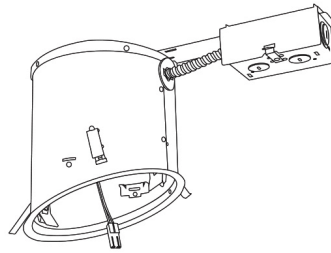

Compatible Products

For use with **6" LED Super Sloped Inserts**

6" Dedicated LED Super Sloped Ceiling IC Housings

6" LED Sloped Housing
New Construction

6" LED Sloped Housing
Remodel

CAT NO.	SPECIFICATIONS
EL971ICA	24W Max.