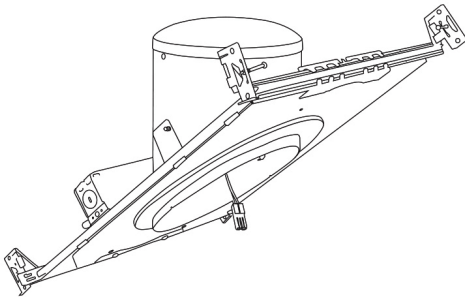

Warranty: ELCO Products are built to last. 5-year Limited warranty.

Product Number Builder Example: EL76327B

ELCO 6" Baffle Insert	Wattage	Color Temp.	Finish
EL76			
	3 15W 4 18W	27 2700K 30 3000K CT5 2700K - 5000K	W White B Black BZ Bronze

Compatible Products

For use with **6" LED Super Sloped Inserts**

6" Dedicated LED Super Sloped Ceiling IC Housings

6" LED Sloped Housing
New Construction