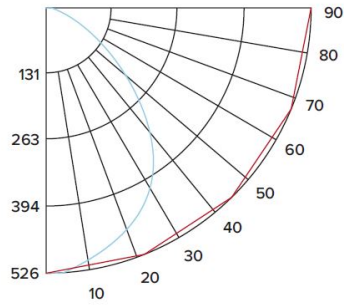

CANDLE POWER SUMMARY

Degrees Vertical	0°
0	524
5	523
15	501
25	456
35	384
45	265
55	129
65	63
75	41
85	7
90	0

ILLUMINANCE AT A DISTANCE

Distance to Target Plane	Footcandles Beam Center	Beam Diameter
4'	32.7	7.9'
6'	14.5	11.8'
8'	8.18	15.8'
10'	5.24	19.7'