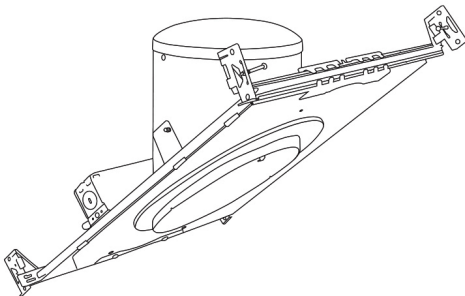

6" E26 Base Super Sloped Ceiling Housings

6" E26 Medium Base Sloped Housing
New Construction