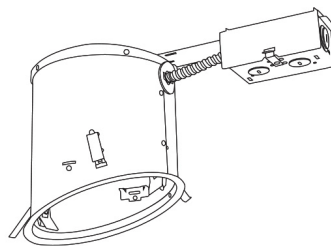

6" E26 Medium Base Sloped Housing
Remodel

PSA30
Medium base to Ideal terminal connector

CAT NO.	SPECIFICATIONS
EL901ICA	75W Max.

CAT NO.	SPECIFICATIONS
EL901RICA	75W Max.