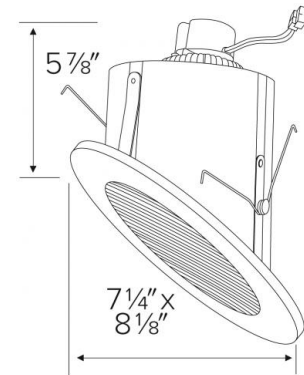

Listings:

- UL Listed for Damp Location.
- ENERGY STAR® Certified.

Dimensions

Product Number

Item	Lamp type	Lumens	CCT	Watts	Voltage	Dimming	Finish
EL763CT5B	LED	1050 lm	2700K, 3000K, 3500K, 4000K, 5000K	15W	120V	Triac/ELV	Black w/White Ring