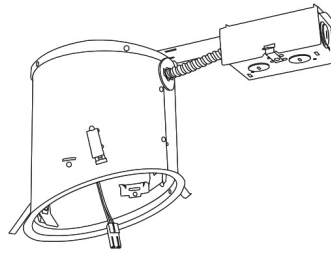

Compatible Products

For use with **6" LED Sloped Inserts**

6" Dedicated LED Sloped Ceiling IC Housings

6" LED Sloped Housing
New Construction

CAT NO.	SPECIFICATIONS
EL970ICA	24W Max.

6" LED Sloped Housing
Remodel