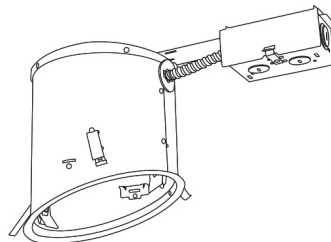

6" E26 Medium Base Sloped Housing
Remodel

CAT NO.	SPECIFICATIONS
EL918RICA	75W Max.

PSA30
Medium base to Ideal terminal connector