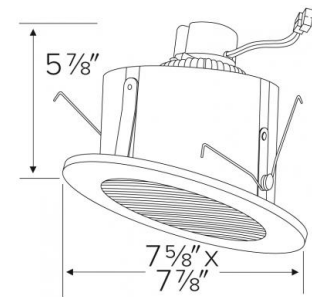

Listings:

- UL Listed for Damp Location.
- ENERGY STAR® Certified.

Dimensions

Product Number

Item	Lamp type	Lumens	CCT	Watts	Voltage	Dimming	Finish
EL713CT5B	LED	1050 lm	2700K,	15W	120V	Triac/ELV	Black w/White Ring
			3000K,				
			3500K,				
			4000K,				
			5000K				