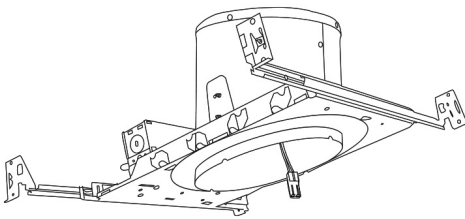

Warranty: ELCO Products are built to last. 5-year Limited warranty.

Product Number Builder Example: EL71327B

ELCO 6" Sloped Ceiling LED Inserts	Wattage	Color Temp.	Finish
EL71			
	3 15W 4 18W	27 2700K 30 3000K CT5 2700K - 5000K	W White B Black BZ Bronze

Compatible Products

For use with **6" LED Sloped Inserts**

6" Dedicated LED Sloped Ceiling IC Housings

6" LED Sloped Housing
New Construction

CAT NO.	SPECIFICATIONS
EL970ICA	24W Max.