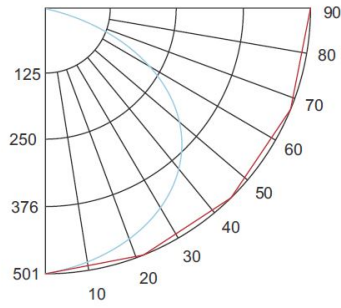

CANDLE POWER SUMMARY

Degrees Vertical	0°
0	494
5	500
15	495
25	469
35	425
45	362
55	273
65	155
75	50
85	19
90	9

ILLUMINANCE AT A DISTANCE

Distance to Target Plane	Footcandles Beam Center	Beam Diameter
4'	30.9	10.0'
6'	13.7	15.0'
8'	7.73	20.0'
10'	4.95	25.0'