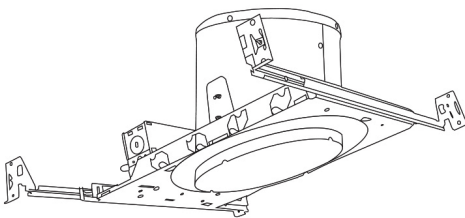

6" E26 Base Sloped Ceiling Housings

6" E26 Medium Base Sloped Housing
New Construction

CAT NO.	SPECIFICATIONS
EL918ICA	75W Max.