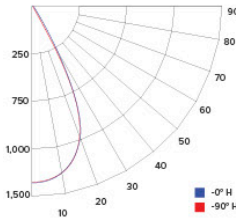

PHOTOMETRIC REPORT

Product #: ELK0930
Wattage / Lumens: 10W / 972 lm
Luminaire LPW: 97 lm/W