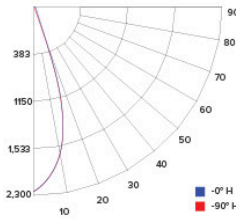

PHOTOMETRIC REPORT

Product #: ELK0735
Wattage / Lumens: 10W / 947.4 lm
Luminaire LPW: 95 lm/W