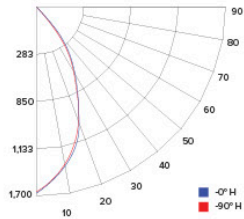

Photometric Report

Koto™ LED Module

PHOTOMETRIC REPORT

Product #: ELK1130
Wattage / Lumens: 10W / 971.7 lm
Luminaire LPW: 97 lm/W