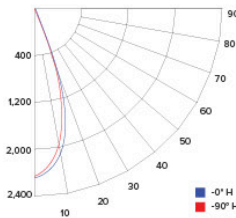

PHOTOMETRIC REPORT

Product #: ELK0935
Wattage / Lumens: 10W / 990.8 lm
Luminaire LPW: 99 lm/W