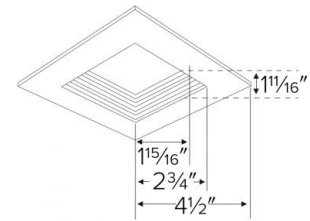

Compatible Housing: Compatible with 4" IC and non-IC housings (non-shallow).

Lamp: E.L.L. LED Module or PAR 20 Lamp.

Options

White

Bronze

Dimensions

Product Numbers

Item	Finish
ELL4816W	White
ELL4816BZ	Bronze