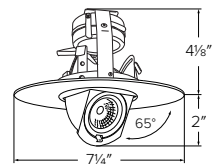

LED Adjustable Pull-Down Insert

- For 6" dedicated 120V/277V recessed housings
- Provides maximum adjustability
- Interchangeable lenses available for multiple beam angles (sold separately)
- Functions as downlight, wall wash or accent light
- Medium base adapter included
- Adjustability of 65° Tilt, 356° Rotation
- Life Span of 50,000 hours L70
- Compatible with EL760ICA, EL760RICA, EL770ICA, EL770RICA

Input Power	12.6W
Lumens	840
Color Temp	2700K - 3000K
CRI	90+
Input Voltage	120V/277V
Damp Location	UL listed
Dimmable	Triac/ELV
Beam Angle	36°