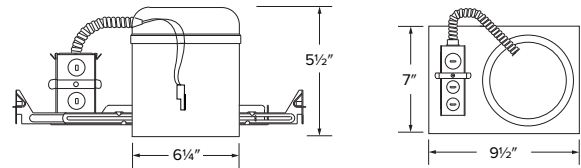

6" IC Airtight Shallow New Construction Housing

- Single wall IC Rated for use in insulated ceilings
- Housing with 2-Wire Quick Connect for easy insert installation
- Meets restricted air flow requirements (per ASTM E-283)
- Captive hanger bars span 24" can be repositioned at 90°
- Height allows for use in 2x6 construction
- Adjustable housings accommodates up to 1 1/4" ceiling thickness
- UL listed for damp location
- UL listed for wet location (with wet location inserts)
- UL listed for feed through
- UL listed for direct contact with insulation
- CA Title 24 compliant
- EL760ICA-7 Includes step-down transformer 277V-120V

Input Voltage	Input Power
120V	17W MAX.

EL760RICA