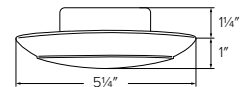

Medium Base Adapter
Included

Colby LED Disk Light

- LED Disk Light Insert with straight edge
- Installs in a standard 4" Octagon or Round Junction Box
- Features Quick Connect for easy installation
- Mounting hardware included
- Life Span of 50,000 hours L70
- Compatible with 4" Octagon or Round Junction Box

Input Power	10W
Lumens	650
Color Temp	3000K
CRI	90+
Input Voltage	120V
Damp Location	ETL listed
Dimmable	Triac/ELV