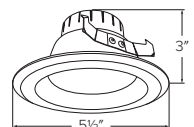

LED Insert Reflector Trim

- Fits 4" dedicated 120V recessed housings
- Soft white lens provides smooth lumen distribution
- Medium base adapter included
- Life Span of 50,000 hours L70
- Compatible with EL490ICA, EL490RICA, EL492ICA, EL492RICA

Input Power	10W
Lumens	670 - 750
Color Temp.	2700K - 5000K
CRI	90+
Input Volt	120V
Damp Location	UL listed
Dimmable	Triac/ELV