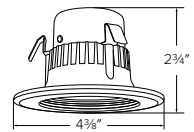

LED Insert Baffle Trim

- Fits 3" dedicated 120V recessed housings
- Baffle reduces stray light
- Die-Cast construction provides lasting durability
- Soft white lens provides smooth lumen distribution
- Life Span of 50,000 hours L70
- Compatible with EL390ICA, EL390RICA

Input Power	9W
Lumens	540 - 580
Color Temp.	2700K - 3000K
CRI	90+
Input Volt	120V
Wet Location	UL listed
Dimmable	Triac/ELV

White
EL31227W
540 lm
2700K
9W

White
EL31230W
580 lm
3000K
9W