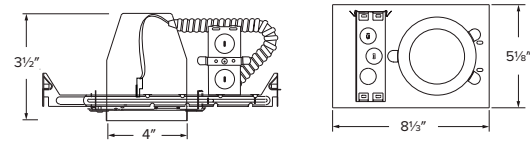

4" IC Airtight Shallow New Construction Housing

- Single wall IC Rated for use in insulated ceilings
- Housing with Quick Connect for easy insert installation
- Meets restricted air flow requirements (per ASTM E-283)
- Captive hanger bars span 24"
- Height allows for use in 2x4 construction
- Adjustable housings accommodates up to 1 1/4" ceiling thickness
- UL listed for damp location
- UL listed for wet location (with wet location inserts)
- UL listed for feed through
- UL listed for direct contact with insulation
- CA Title 24 compliant (as high efficacy luminaire)
- EL492ICA-7 Includes step-down transformer 277V–120V

Input Voltage	120V
Input Power	14W MAX.

EL492RICA