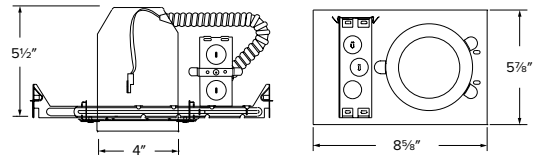

4" IC Airtight New Construction Housing

- Single wall IC Rated for use in insulated ceilings
- Housing with Quick Connect for easy insert installation
- Meets restricted air flow requirements (per ASTM E-283)
- Captive hanger bars span 24" can be repositioned at 90°
- Height allows for use in 2x6 construction
- Adjustable housings accommodates up to 1 1/4" ceiling thickness
- UL listed for damp location
- UL listed for wet location (with wet location inserts)
- UL listed for feed through
- UL listed for direct contact with insulation
- CA Title 24 compliant (as high efficacy luminaire)
- EL490ICA-7 Includes step-down transformer 277V–120V

Input Voltage	120V
Input Power	14W MAX.

EL490ICA