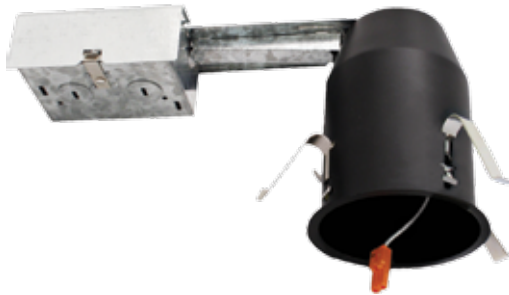

3" Dedicated LED IC Housings

EL390ICA

EL390ICA-7 (277V)

(Includes step-down transformer 277V–120V)

3" IC Airtight New Construction Housing

- Single wall IC Rated for use in insulated ceilings
- Housing with Quick Connect for easy insert installation
- Meets restricted air flow requirements (per ASTM E-283)
- Captive hanger bars span 24" can be repositioned at 90°
- Height allows for use in 2x6 construction
- Adjustable housings accommodates up to 1 1/4" ceiling thickness
- UL listed for damp location
- UL listed for wet location (with wet location inserts)
- UL listed for feed through
- UL listed for direct contact with insulation
- CA Title 24 compliant (as high efficacy luminaire)

Input Voltage	120V
Input Power	14W MAX.

EL390RICA

3" IC Airtight Remodel Housing

- Single wall IC Rated for use in insulated ceilings
- Housing with Quick Connect for easy insert installation
- Meets restricted air flow requirements (per ASTM E-283)
- (4) Remodel clips secure housing
- Height allows for use in 2x6 construction
- Adjustable housings accommodates up to 1 1/4" ceiling thickness
- UL listed for damp location
- UL listed for wet location (with wet location inserts)
- UL listed for feed through
- UL listed for direct contact with insulation
- CA Title 24 compliant