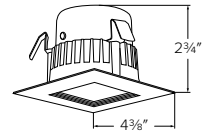

Medium Base Adapter
Included