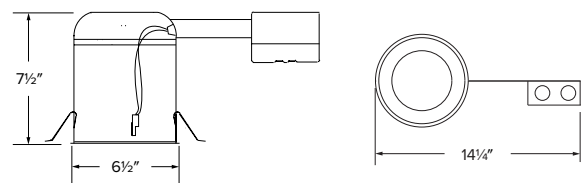

6" IC Airtight Remodel Housing

- Single wall IC Rated for use in insulated ceilings
- Housing with Quick Connect for easy insert/trim installation
- Meets restricted air flow requirements (per ASTM E-283)
- (4) Remodel clips secure housing
- Height allows for use in 2x8 construction
- Adjustable housings accommodates up to 1 1/4" ceiling thickness
- UL listed for damp location
- UL listed for wet location (with wet location inserts)
- UL listed for feed through
- UL listed for direct contact with insulation
- CA Title 24 compliant

Input Voltage	Input Power
120V	24W MAX.