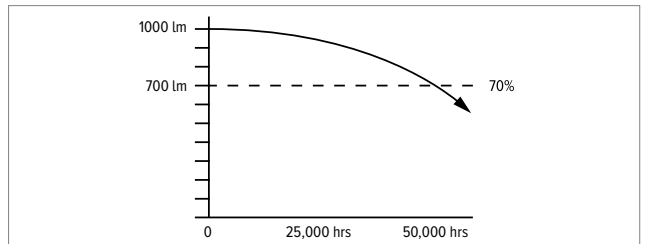

Luminous Flux

Luminous flux describes the unit flow of light. Lumens is the unit of measure that quantifies the flow of light from a lighting fixture or lamp. For example, if the light source claims 1000 lumens (Lm) it is the measure of the total light output of that device. The higher the lumen rating, the more light that is produced by the light source.

Efficacy

Efficacy is a metric used to compare light output (lumens) to energy consumption (watts). If a luminaire delivers 3000 lumens and consumes 30 watts then the efficacy would be 100 lumens per watt: $3000\text{Lm}/30\text{W} = 100\text{LPW}$. The current standard efficacy in the market ranges from 60LPW to 100LPW compared to that of a traditional incandescent light bulb, which is roughly 15LPW.