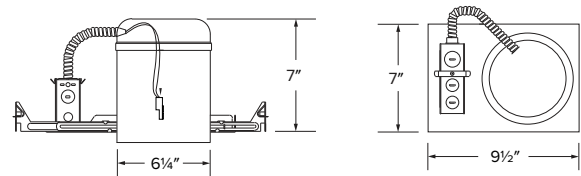

6" IC Airtight New Construction Housing

- Single wall IC Rated for use in insulated ceilings
- Housing with 2-Wire Quick Connect for easy insert installation
- Meets restricted air flow requirements (per ASTM E-283)
- Captive hanger bars span 24" can be repositioned at 90°
- Height allows for use in 2x8 construction
- Adjustable housings accommodates up to 1 1/4" ceiling thickness
- UL listed for damp location
- UL listed for wet location (with wet location inserts)
- UL listed for feed through
- UL listed for direct contact with insulation
- CA Title 24 compliant
- EL770ICA-7 Includes step-down transformer 277V–120V

Input Voltage	Input Power
120V	24W MAX.

EL770RICA