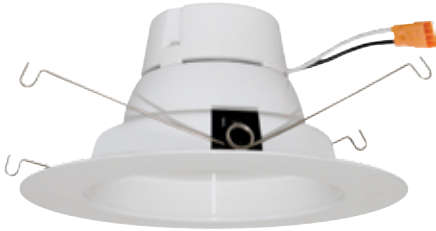

5" Round LED Inserts

EL61030W	EL61040W	EL61130W	EL61140W	EL61230W*
875 lm	950 lm	1100 lm	1200 lm	1350 lm
3000K	4000K	3000K	4000K	3000K
12W	12W	16W	16W	22W

*Not for use in Shallow Housings

LED Insert Baffle Trim

- Fits 5" or 6" dedicated 120V recessed housings
- Baffle reduces stray light
- Soft white lens provides smooth lumen distribution
- 5 Lumen packages, up to 1350 lm
- Medium base adapter included
- Life Span of 50,000 hours L70
- Compatible with EL560ICA, EL560RICA, EL570ICA, EL570RICA

Input Power	12W - 22W
Lumens	875 - 1350
Color Temp.	3000K - 4000K
CRI	90+
Input Volt	120V
Wet Location	UL listed
Dimmable	Triac/ELV
Beam Angle	90°