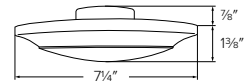

Arvid LED Disk Light

- LED Disk Light with beveled edge
- Fits 5" and 6" Recessed Line Voltage Housings or installs in a standard 4" Octagon or Round Junction Box
- Features Quick Connect for easy installation
- Mounting hardware included
- Life Span of 50,000 hours L70
- Compatible with EL770ICA, EL770RICA, EL760ICA, EL760RICA, EL570ICA, EL570RICA, EL560ICA, EL560RICA, 4" Octagon or Round Junction Box

Input Power	11.5W
Lumens	750
Color Temp	3000K - 4000K
CRI	90+
Input Voltage	120V
Damp Location	ETL listed
Dimmable	Triac/ELV

Medium Base Adapter Included