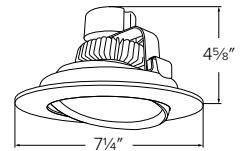

LED Gimbal Insert Trim

- Fits 5" or 6" dedicated 120V recessed housings
- Adjustable to function as a downlight or accent light
- Soft white lens provides smooth lumen distribution
- Medium base adapter included
- Adjustability of 25° Tilt, 356° Rotation
- Life Span of 50,000 hours L70
- Compatible with EL760ICA, EL760RICA, EL770ICA, EL770RICA

Input Power	17W
Lumens	1100 - 1150
Color Temp	2700K - 3000K
CRI	90+
Input Voltage	120V
Damp Location	UL listed
Dimmable	Triac/ELV