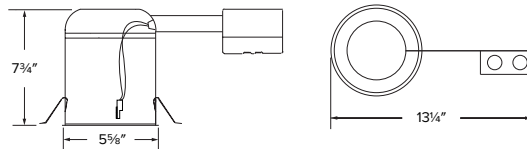

5" IC Airtight Remodel Housing

- Single wall IC Rated for use in insulated ceilings
- Housing with Quick Connect for easy insert installation
- Meets restricted air flow requirements (per astm e-283)
- (4) Remodel clips secure housing
- Height allows for use in 2x8 construction
- Adjustable housings accommodates up to 1 1/4" ceiling thickness
- UL listed for damp location
- UL listed for wet location (with wet location inserts)
- UL listed for feed through
- UL listed for direct contact with insulation
- CA Title 24 compliant

Input Voltage	120V
Input Power	24W MAX.