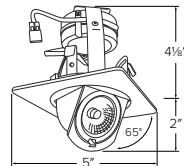

White
EL44727W

840 lm
2700K
12.6W

EL44730W

840 lm
3000K
12.6W

Black
EL44727B

840 lm
2700K
12.6W

EL44730B

840 lm
3000K
12.6W

Bronze
EL44727BZ

840 lm
2700K
12.6W

EL44730BZ

840 lm
3000K
12.6W

Nickel
EL44727N

840 lm
2700K
12.6W

EL44730N

840 lm
3000K
12.6W