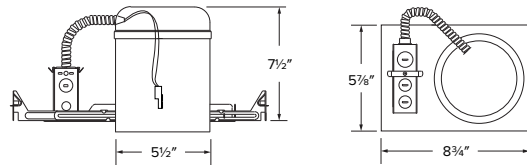

5" IC Airtight New Construction Housing

- Single wall IC Rated for use in insulated ceilings
- Housing with Quick Connect for easy insert installation
- Meets restricted air flow requirements (per astm e-283)
- Captive hanger bars span 24" can be repositioned at 90°
- Height allows for use in 2x8 construction
- Adjustable housings accommodates up to 1 1/4" ceiling thickness
- UL listed for damp location
- UL listed for wet location (with wet location inserts)
- UL listed for feed through
- UL listed for direct contact with insulation
- CA Title 24 compliant
- EL570ICA-7 Includes step-down transformer 277V–120V

Input Voltage	120V
Input Power	24W MAX.

EL570RICA