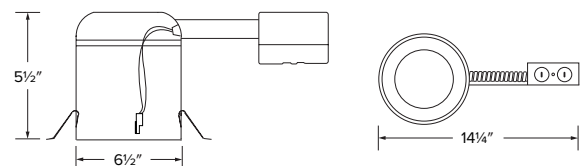

6" IC Airtight Shallow Remodel Housing

- Single wall IC Rated for use in insulated ceilings
- Housing with 2-Wire Quick Connect for easy insert installation
- Meets restricted air flow requirements (per ASTM E-283)
- (4) Remodel clips secure housing
- Height allows for use in 2x6 construction
- Adjustable housings accommodates up to 1 1/4" ceiling thickness
- UL listed for damp location
- UL listed for wet location (with wet location inserts)
- UL listed for feed through
- UL listed for direct contact with insulation
- CA Title 24 compliant

Input Voltage	Input Power
120V	17W MAX.