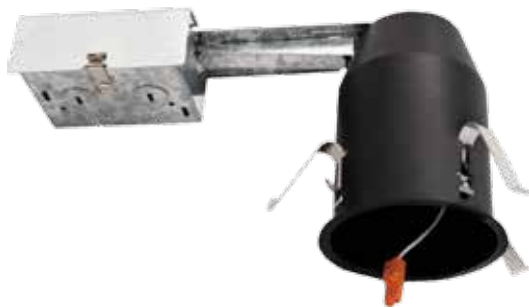

EP712C
 60° Beam

4" Dedicated LED IC Housings

EL490ICA

EL490ICA-7 (277V)

(Includes step-down transformer 277V–120V)

4" IC Airtight New Construction Housing

- Single wall IC Rated for use in insulated ceilings
- Housing with Quick Connect for easy insert installation
- Meets restricted air flow requirements (per ASTM E-283)
- Captive hanger bars span 24" can be repositioned at 90°
- Height allows for use in 2x6 construction
- Adjustable housings accommodates up to 1 1/4" ceiling thickness
- UL listed for damp location
- UL listed for wet location (with wet location inserts)
- UL listed for feed through
- UL listed for direct contact with insulation
- CA Title 24 compliant (as high efficacy luminaire)
- EL490ICA-7 Includes step-down transformer 277V–120V

Input Voltage	120V
Input Power	14W MAX.

EL490ICA

4" IC Airtight Remodel Housing

- Single wall IC Rated for use in insulated ceilings
- Housing with Quick Connect for easy insert installation
- Meets restricted air flow requirements (per ASTM E-283)
- (4) Remodel clips secure housing
- Height allows for use in 2x6 construction
- Adjustable housings accommodates up to 1 1/4" ceiling thickness
- UL listed for damp location
- UL listed for wet location (with wet location inserts)
- UL listed for feed through
- UL listed for direct contact with insulation
- CA Title 24 compliant