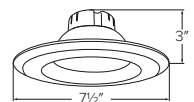

Medium Base Adapter Included