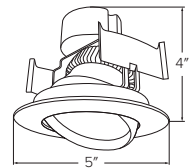

LED Insert Adjustable Gimbal Trim

- Fits 4" dedicated 120V recessed housings
- Adjustable to function as a downlight or accent light
- Soft white lens provides smooth lumen distribution
- Medium base adapter included
- Adjustability of 25° Tilt, 358° Rotation
- Life Span of 50,000 hours L70
- Compatible with EL490ICA, EL490RICA

Input Power	13W
Lumens	850
Color Temp.	3000K
CRI	90+
Input Volt	120V
Damp Location	UL listed
Dimmable	Triac/ELV