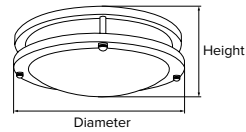

Size	Diameter	Height
10"	9⁷/₈"	2³/₄"
12"	12¹/₈"	3³/₈"
14"	14¹/₈"	3³/₄"
16"	16¹/₈"	4³/₄"
18"	18¹/₈"	4³/₄"