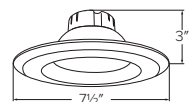

Medium Base Adapter Included