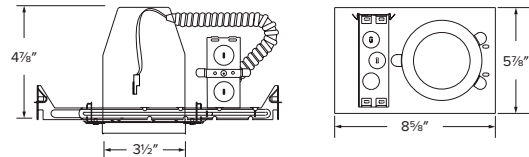

3" IC Airtight New Construction Housing

- Single wall IC Rated for use in insulated ceilings
- Housing with Quick Connect for easy insert installation
- Meets restricted air flow requirements (per ASTM E-283)
- Captive hanger bars span 24" can be repositioned at 90°
- Height allows for use in 2x6 construction
- Adjustable housings accommodates up to 1 1/4" ceiling thickness
- UL listed for damp location
- UL listed for wet location (with wet location inserts)
- UL listed for feed through
- UL listed for direct contact with insulation
- CA Title 24 compliant (as high efficacy luminaire)

Input Voltage	120V
Input Power	14W MAX.

EL390RICA