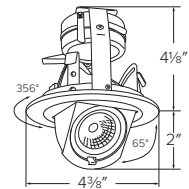

Interchangeables Lens for LED Adjustable Pull-Down Insert

EP710C
20° Beam

EP712C
60° Beam