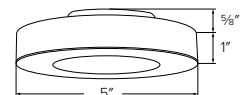

Medium Base Adapter
Included