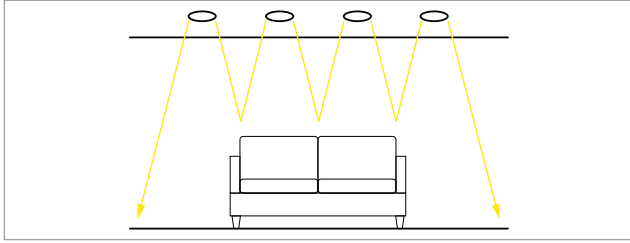

Ambient Lighting

Ambient lighting describes the main source of illumination in a room or space and it provides a wide area of general lighting. Sources of ambient lighting include windows, skylights and centrally located ceiling elements, such as chandeliers, fans and recessed fixtures.