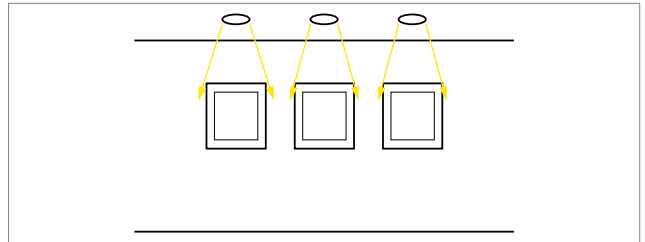

Wall Washing

Wall washing in lighting, describes the direct effect created by a light beam at an angle towards a wall or other structure to highlight that wall or an object that has been placed on or near the wall such as an art piece. Wall wash luminaires may be adjustable and can be used to graze a wall to highlight grain, texture or structure.