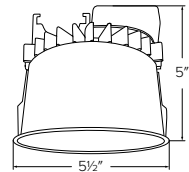

LED Insert for Interchangeable Trims

- Insert Base includes LED, heat sink and driver
- Interchangeable trim ordered separately
- Medium base adapter included
- Life Span of 50,000 hours L70
- Compatible with EL760ICA, EL760RICA, EL770ICA, EL770RICA

Input Power	14W
Lumens	800 - 900
Color Temp	2700K - 4000K
CRI	90+
Input Voltage	120V
Wet Location	UL listed
Dimmable	Triac/ELV
Beam Angle	80°