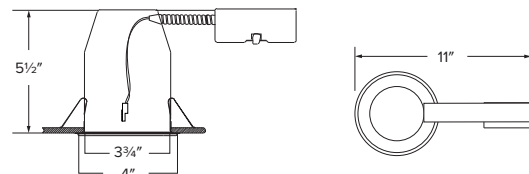

3" IC Airtight Remodel Housing

- Single wall IC Rated for use in insulated ceilings
- Housing with Quick Connect for easy insert installation
- Meets restricted air flow requirements (per ASTM E-283)
- (4) Remodel clips secure housing
- Height allows for use in 2x6 construction
- Adjustable housings accommodates up to 1 1/4" ceiling thickness
- UL listed for damp location
- UL listed for wet location (with wet location inserts)
- UL listed for feed through
- UL listed for direct contact with insulation
- CA Title 24 compliant

Input Voltage	120V
Input Power	14W MAX.