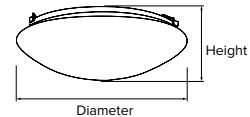

Size	Diameter	Height
12"	12$\frac{1}{8}$"	3$\frac{3}{8}$"
14"	14$\frac{1}{8}$"	3$\frac{3}{4}$"
16"	16$\frac{1}{8}$"	4$\frac{3}{8}$"