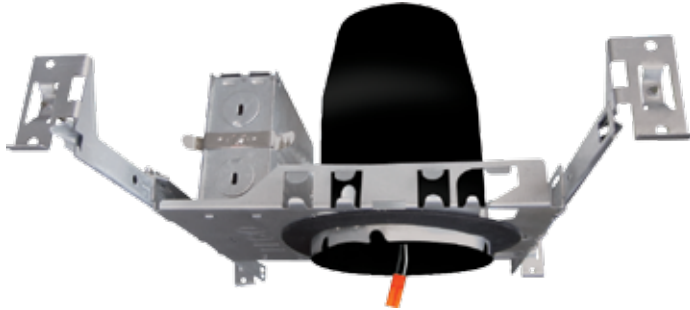

- For 3" dedicated 120V/277V recessed housings
- Provides maximum adjustability
- Interchangeable lenses available for multiple beam angles (sold separately)
- Functions as downlight, wall wash or accent light
- Adjustability of 356° Rotation, 65° Tilt
- Life Span of 50,000 hours
- Compatible with EL390ICA, EL390RICA

Input Power	10.8W
Lumens	840
Color Temp.	2700K - 3000K
CRI	90+
Input Volt	120V/277V
Damp Location	UL listed
Dimmable	Triac/ELV
Beam Angle	36°

Interchangeables Lens for LED Adjustable Pull-Down Insert

EP710C
 20° Beam

EP712C
 60° Beam

4" Dedicated LED IC Housings

EL490ICA

EL490ICA-7 (277V)

(Includes step-down transformer 277V–120V)

4" IC Airtight New Construction Housing

- Single wall IC Rated for use in insulated ceilings
- Housing with Quick Connect for easy insert installation
- Meets restricted air flow requirements (per ASTM E-283)
- Captive hanger bars span 24" can be repositioned at 90°
- Height allows for use in 2x6 construction
- Adjustable housings accommodates up to 1 1/4" ceiling thickness
- UL listed for damp location
- UL listed for wet location (with wet location inserts)
- UL listed for feed through
- UL listed for direct contact with insulation
- CA Title 24 compliant (as high efficacy luminaire)
- EL490ICA-7 Includes step-down transformer 277V–120V