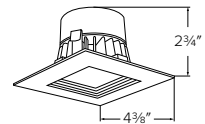

LED Insert Baffle Trim

- Fits 3" dedicated 120V recessed housings
- Baffle reduces stray light
- Die-Cast construction provides lasting durability
- Soft white lens provides smooth lumen distribution
- Life Span of 50,000 hours L70
- Compatible with EL390ICA, EL390RICA

Input Power	9W
Lumens	580
Color Temp.	3000K
CRI	90+
Input Volt	120V
Wet Location	UL listed
Dimmable	Triac/ELV

White
EL33230W
580 lm
3000K
9W