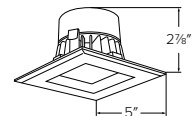

Medium Base Adapter
Included