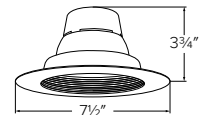

Medium Base Adapter Included