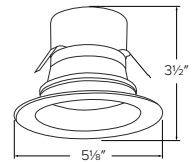

LED Bi-Pin Insert Reflector Trim

- Fits 4" Low Voltage housings
- Bi-Pin socket for MR16 retrofit
- Soft white lens provides smooth lumen distribution
- Life Span of 50,000 hours L70
- Compatible with EL1499ICA, EL1499A, EL1499RA, EL1499EA, EL1499REA, EL1499LDICA, EL1499LDRICA, EL1499LDICEA, EL1499LDRICEA

Input Power	8W
Lumens	550
Color Temp.	2700K - 4000K
CRI	90+
Input Volt	12V
Damp Location	ETL listed
Dimmable	Triac/ELV