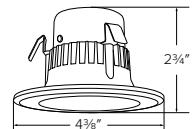

LED Insert Reflector Trim

- Fits 3" dedicated 120V recessed housings
- Die-Cast construction provides lasting durability
- Soft white lens provides smooth lumen distribution
- Life Span of 50,000 hours L70
- Compatible with EL390ICA, EL390RICA

Input Power	9W
Lumens	540 - 580
Color Temp.	2700K - 3000K
CRI	90+
Input Volt	120V
Wet Location	UL listed
Dimmable	Triac/ELV