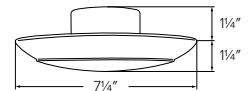

Alva LED Disk Light (Wet Location)

- LED Disk Light with curved edge
- Fits 5" and 6" Recessed Line Voltage Housings or installs in a standard 4" Square, Octagon or Round Junction Box
- Mounting hardware included
- Life Span of 50,000 hours L70
- Compatible with EL770ICA, EL770RICA, EL760ICA, EL760RICA, EL570ICA, EL570RICA, EL560ICA, EL560RICA, 4" Square, Octagon or Round Junction Box

Input Power	13W
Lumens	900
Color Temp	3000K
CRI	90+
Input Voltage	120V
Wet Location	UL listed
Dimmable	Triac/ELV

Medium Base Adapter Included