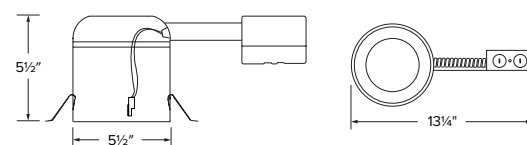

5" IC Airtight Shallow Remodel Housing

- Single wall IC Rated for use in insulated ceilings
- Housing with Quick Connect for easy insert installation
- Meets restricted air flow requirements (per astm e-283)
- (4) Remodel clips secure housing
- Height allows for use in 2x6 construction
- Adjustable housings accommodates up to 1 1/4" ceiling thickness
- UL listed for damp location
- UL listed for wet location (with wet location inserts)
- UL listed for feed through
- UL listed for direct contact with insulation
- CA Title 24 compliant

Input Voltage	120V
Input Power	17W MAX.