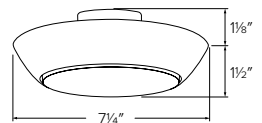

Egji LED Disk Light (Wet Location)

- Installs in a standard 4" Octagon or Round Junction Box
- Mounting hardware included
- Life Span of 50,000 hours L70
- Compatible with 4" Octagon or Round Junction Box

Input Power	10W
Lumens	600
Color Temp	3000K
CRI	90+
Input Voltage	120V
Wet Location	UL listed
Dimmable	Yes