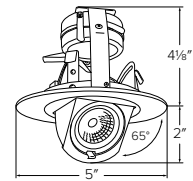

LED Square Adjustable Pull-Down Insert

- For 4" dedicated 120V/277V recessed housings
- Provides maximum adjustability
- Interchangeable lenses available for multiple beam angles (sold separately)
- Functions as a downlight, wall wash or accent light
- Adjustability of 65° Tilt, 356° Rotation
- Life Span of 50,000 hours L70
- Compatible with EL490ICA, EL490RICA

Input Power	12.6W
Lumens	840
Color Temp.	3000K
CRI	90+
Input Volt	120V/277V
Damp Location	UL listed
Dimmable	Triac/ELV
Beam Angle	36°