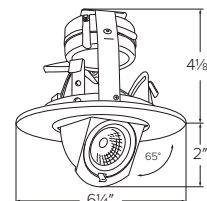

Interchangeables Lens for LED Adjustable Pull-Down Insert

EP710C
20° Beam

EP712C
60° Beam