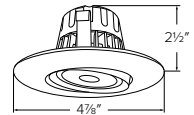

Medium Base Adapter Included

LED Insert Adjustable Gimbal Trim

- Fits 4" dedicated 120V recessed housings
- Adjustable to function as a downlight or accent light
- Soft white lens provides smooth lumen distribution
- Medium base adapter included
- Adjustability of 25° Tilt, 358° Rotation
- Life Span of 50,000 hours L70
- Compatible with EL490ICA, EL490RICA

Input Power	13W
Lumens	850
Color Temp.	3000K
CRI	90+
Input Volt	120V
Damp Location	UL listed
Dimmable	Triac/ELV