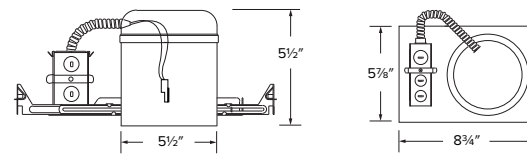

5" IC Airtight Shallow New Construction Housing

- Single wall IC Rated for use in insulated ceilings
- Housing with Quick Connect for easy insert installation
- Meets restricted air flow requirements (per astm e-283)
- Captive hanger bars span 24" can be repositioned at 90°
- Height allows for use in 2x6 construction
- Adjustable housings accommodates up to 1 1/4" ceiling thickness
- UL listed for damp location
- UL listed for wet location (with wet location inserts)
- UL listed for feed through
- UL listed for direct contact with insulation
- CA Title 24 compliant
- EL560ICA-7 Includes step-down transformer 277V–120V

Input Voltage	120V
Input Power	17W MAX.

EL560RICA