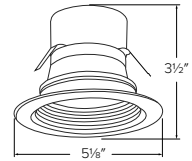

LED Bi-Pin Insert Baffle Trim

- Fits 4" Low Voltage housings
- Bi-Pin socket for MR16 retrofit
- Baffle reduces stray light
- Life Span of 50,000 hours L70
- Compatible with EL1499ICA, EL1499A, EL1499RA, EL1499EA, EL1499REA, EL1499LDICA, EL1499LDRICA, EL1499LDICEA, EL1499LDRICEA

Input Power	8W
Lumens	550
Color Temp.	2700K - 4000K
CRI	90+
Input Volt	12V
Damp Location	ETL listed
Dimmable	Triac/ELV