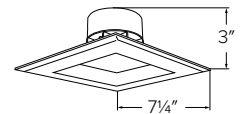

Medium Base Adapter
Included