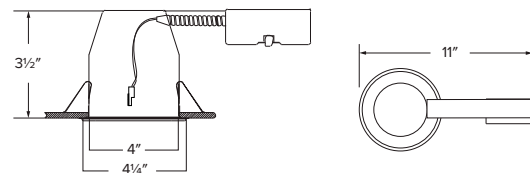

4" IC Airtight Shallow Remodel Housing

- Single wall IC Rated for use in insulated ceilings
- Housing with Quick Connect for easy insert installation
- Meets restricted air flow requirements (per ASTM E-283)
- (4) Remodel clips secure housing
- Height allows for use in 2x4 construction
- Adjustable housings accommodates up to 1 1/4" ceiling thickness
- UL listed for damp location
- UL listed for wet location (with wet location inserts)
- UL listed for feed through
- UL listed for direct contact with insulation
- CA Title 24 compliant

Input Voltage	120V
Input Power	14W MAX.