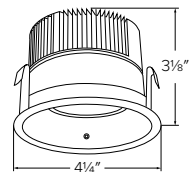

LED Insert for Interchangeable Trims

- Insert Base includes LED, heat sink and driver
- Interchangeable trim ordered separately
- Medium base adapter included
- Life Span of 50,000 hours L70
- Compatible with EL490ICA, EL490RICA, EL492ICA, EL492RICA

Input Power	12.6W
Lumens	800 - 900
Color Temp.	2700K - 4000K
CRI	90+
Input Volt	120V
Damp Location	UL listed
Dimmable	Triac/ELV