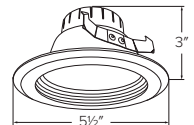

LED Insert Baffle Trim

- Fits 4" dedicated 120V recessed housings
- Baffle reduces stray light
- Soft white lens provides smooth lumen distribution
- Medium base adapter included
- Life Span of 50,000 hours L70
- Compatible with EL490ICA, EL490RICA, EL492ICA, EL492RICA

Input Power	12W
Lumens	750 - 800
Color Temp.	3000K - 4000K
CRI	90+
Input Volt	120V
Damp Location	UL listed
Dimmable	Triac/ELV

White	White	White
EL41527W	EL41530W	EL41535W
670 lm	690 lm	710 lm
2700K	3000K	3500K
10W	10W	10W