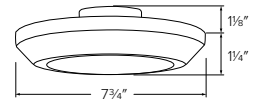

Medium Base Adapter
Included

Egji LED Disk Light (Wet Location)

- Installs in a standard 4" Octagon or Round Junction Box
- Mounting hardware included
- Life Span of 50,000 hours L70
- Compatible with 4" Octagon or Round Junction Box

Input Power	10W
Lumens	600
Color Temp	3000K
CRI	90+
Input Voltage	120V
Wet Location	UL listed
Dimmable	Yes