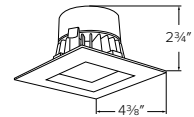

LED Insert Reflector Trim

- Fits 3" dedicated 120V recessed housings
- Die-Cast construction provides lasting durability
- Soft white lens provides smooth lumen distribution
- Life Span of 50,000 hours L70
- Compatible with EL390ICA, EL390RICA

Input Power	9W
Lumens	580
Color Temp.	3000K
CRI	90+
Input Volt	120V
Wet Location	UL listed
Dimmable	Triac/ELV