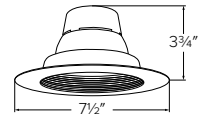

Medium Base Adapter Included