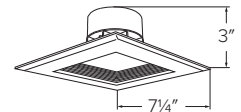

Medium Base Adapter
Included

LED Insert Reflector Trim

- Fits 6" dedicated 120V recessed housings
- Fully diecast design provides long lasting durability
- Soft white lens provides smooth lumen distribution
- Rotates +45° for alignment
- Medium base adapter included
- Life Span of 50,000 hours L70
- Compatible with EL760ICA, EL760RICA, EL770ICA, EL770RICA

Input Power	16W
Lumens	1200
Color Temp	3000K
CRI	90+
Input Voltage	120V
Wet Location	UL listed
Dimmable	Triac/ELV