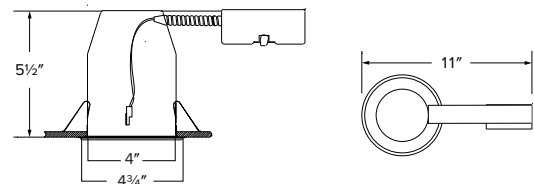

4" IC Airtight Remodel Housing

- Single wall IC Rated for use in insulated ceilings
- Housing with Quick Connect for easy insert installation
- Meets restricted air flow requirements (per ASTM E-283)
- (4) Remodel clips secure housing
- Height allows for use in 2x6 construction
- Adjustable housings accommodates up to 1 1/4" ceiling thickness
- UL listed for damp location
- UL listed for wet location (with wet location inserts)
- UL listed for feed through
- UL listed for direct contact with insulation
- CA Title 24 compliant

Input Voltage	120V
Input Power	14W MAX.