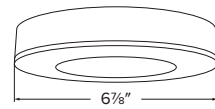

Medium Base Adapter
Included