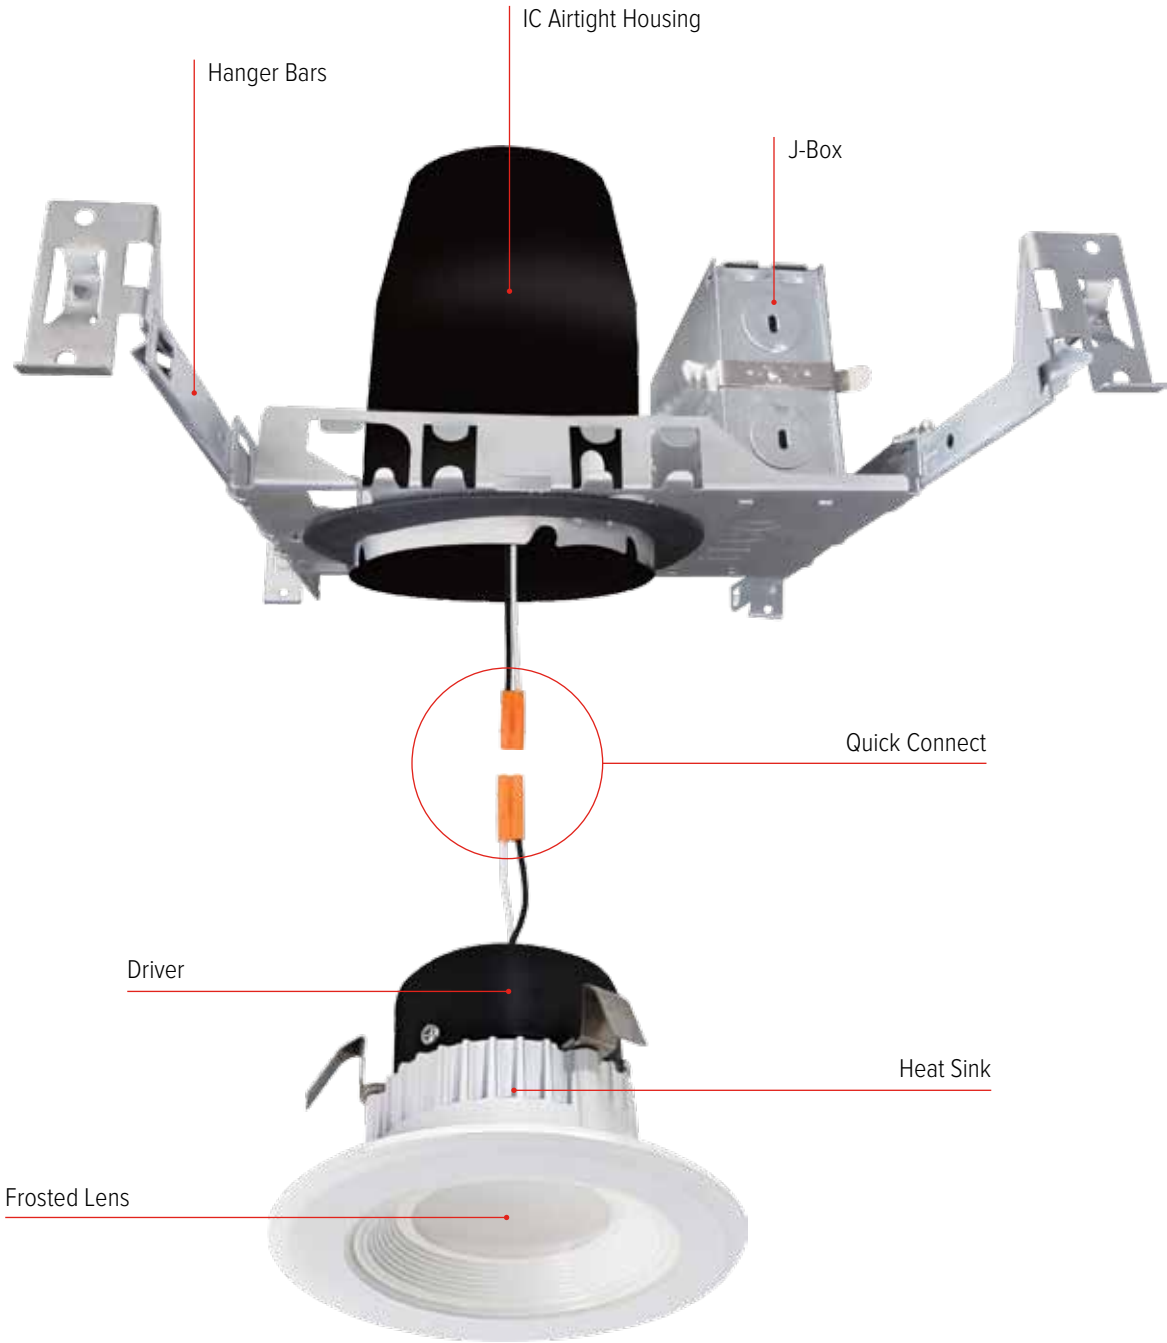

Wall Washing

Wall washing in lighting, describes the direct effect created by a light beam at an angle towards a wall or other structure to highlight that wall or an object that has been placed on or near the wall such as an art piece. Wall wash luminaires may be adjustable and can be used to graze a wall to highlight grain, texture or structure.

Efficacy

Efficacy is a metric used to compare light output (lumens) to energy consumption (watts). If a luminaire delivers 3000 lumens and consumes 30 watts then the efficacy would be 100 lumens per watt: $3000\text{Lm}/30\text{W} = 100\text{LPW}$. The current standard efficacy in the market ranges from 60LPW to 100LPW compared to that of a traditional incandescent light bulb, which is roughly 15LPW.

Lumen Depreciation

Lumen depreciation (or lumen maintenance) compares the amount of light produced initially from a light source to the amount of light output at a specified time in the future. If a new luminaire produced 1,000 lumens of light and now produces 700 lumens after 50,000 hours, then it has lumen maintenance of 70 at 50,000 hours.

3" Dedicated LED IC Housings

EL390ICA

EL390ICA-7 (277V)

(Includes step-down transformer 277V–120V)

3" IC Airtight New Construction Housing

- Single wall IC Rated for use in insulated ceilings
- Housing with Quick Connect for easy insert installation
- Meets restricted air flow requirements (per ASTM E-283)
- Captive hanger bars span 24" can be repositioned at 90°
- Height allows for use in 2x6 construction
- Adjustable housings accommodates up to 1 1/4" ceiling thickness
- UL listed for damp location
- UL listed for wet location (with wet location inserts)
- UL listed for feed through
- UL listed for direct contact with insulation
- CA Title 24 compliant (as high efficacy luminaire)