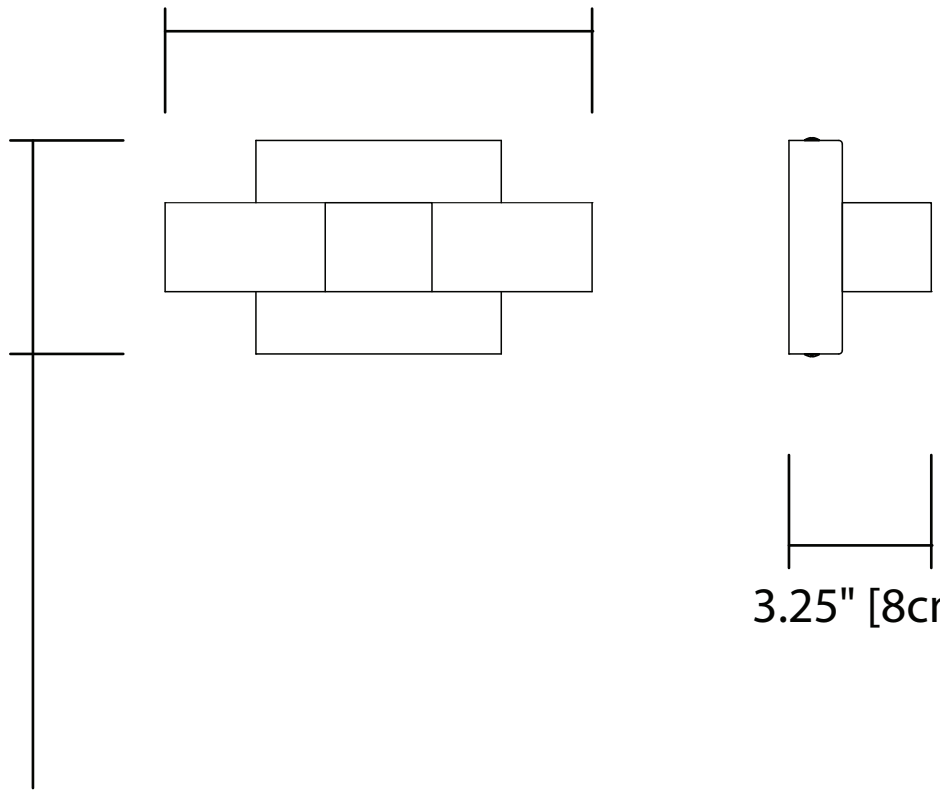

PROJECT: \_\_\_\_\_

FIXTURE TYPE: \_\_\_\_\_

LOCATION: \_\_\_\_\_

CONTACT/PHONE: \_\_\_\_\_

Model #	<b>83267</b>
Collection	tvill™
Finish	Chrome
Shade/ Diffuser	Etched Acrylic
FIXTURE: Length/Dia. Width/Ext. Height	9.5" [24cm] 3.25" [8cm] 4.75" [12cm]
Maximum Hanging Height	---
Light Source/ Bulb Info.	(2) LED Module 36 x .1W = 7.2W
Included?	Integrated
Driver/ Transformer	Dimmable, Class 2 Driver
Input	110-130VAC, 50/60 Hz, .2A
Dimmable	Yes
Color	3200K
Lumens	396.9
Notes:	

4.75" [12cm]

9.50" [24cm]

3.25" [8cm]