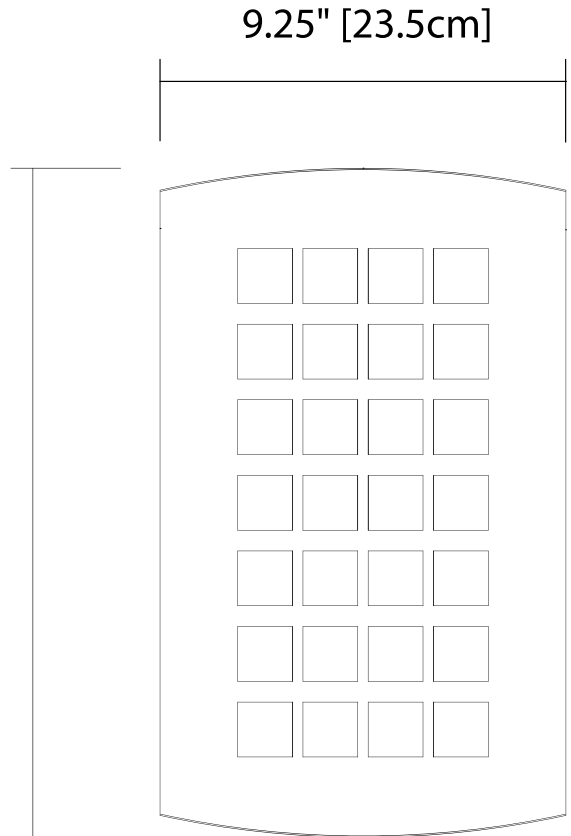

PROJECT: _____

FIXTURE TYPE: _____

LOCATION: _____

CONTACT/PHONE: _____

Model #	83563
Collection	Eron
Finish	Platinum
Shade/ Diffuser	White Acrylic
FIXTURE: Length/Dia. Width/Ext. Height	9.25 in. [23.5cm] 4.5 in. [11.4cm] 15.25 in. [38.7cm]
Maximum Hanging Height	
Light Source/ Bulb Info.	(2) E26 Medium 40W/26W CFL
Included?	No
Driver/ Transformer	
Input	
Dimmable	Yes
Color	
Lumens	
Notes:	

4.50" [11.4cm]

15.25" [38.7cm]