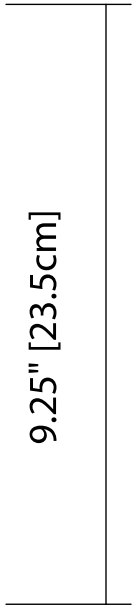

PROJECT: \_\_\_\_\_

FIXTURE TYPE: \_\_\_\_\_

LOCATION: \_\_\_\_\_

CONTACT/PHONE: \_\_\_\_\_

Model #	<b>83554</b>
Collection	Conti
Finish	Architectural Bronze
Shade/ Diffuser	Clear Etched Glass
FIXTURE: Length/Dia. Width/Ext. Height	5.75 in. [14.9cm] 3.75 in. [9.52cm] 9.25" in.[23.5cm]
Maximum Hanging Height	
Light Source/ Bulb Info.	LED 10W
Included?	Integrated
Driver/ Transformer	
Input	
Dimmable	Yes
Color	3200K
Lumens	257.1
Notes:	

3.75" [9.52cm]

9.25" [23.5cm]

5.75" [14.9cm]