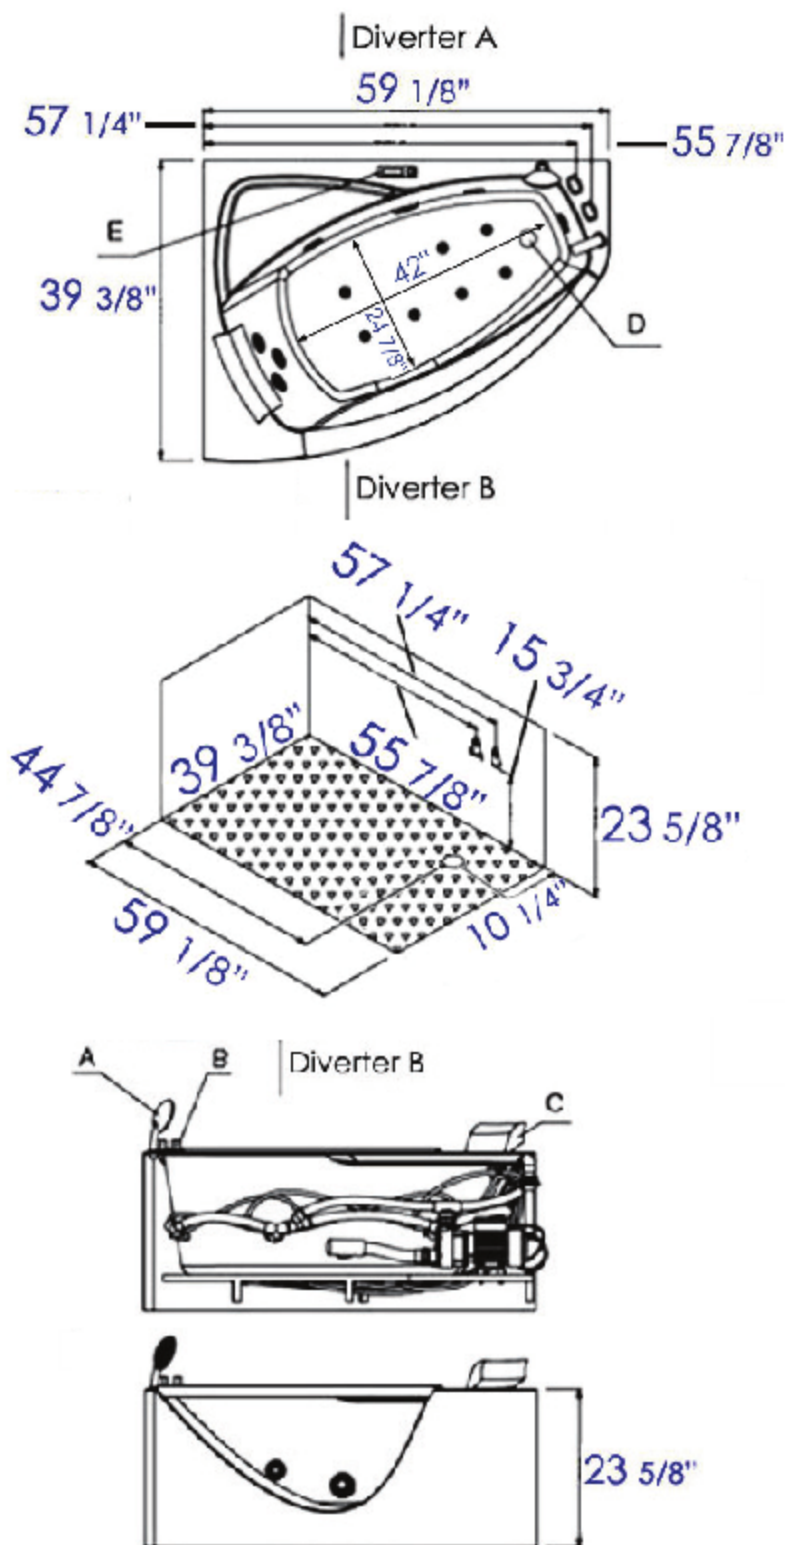

**AM198-R**

5' Right Drain Rounded Clear Modern Corner Whirlpool Bath Tub

**EAGO** USA

A.shower head B.valve C.pillow D.drainer E.computer panel

**Note:** All product dimensions are approximate and should be verified on site prior to installation.  
Visit [www.EAGOUSA.com](http://www.EAGOUSA.com) for more information.