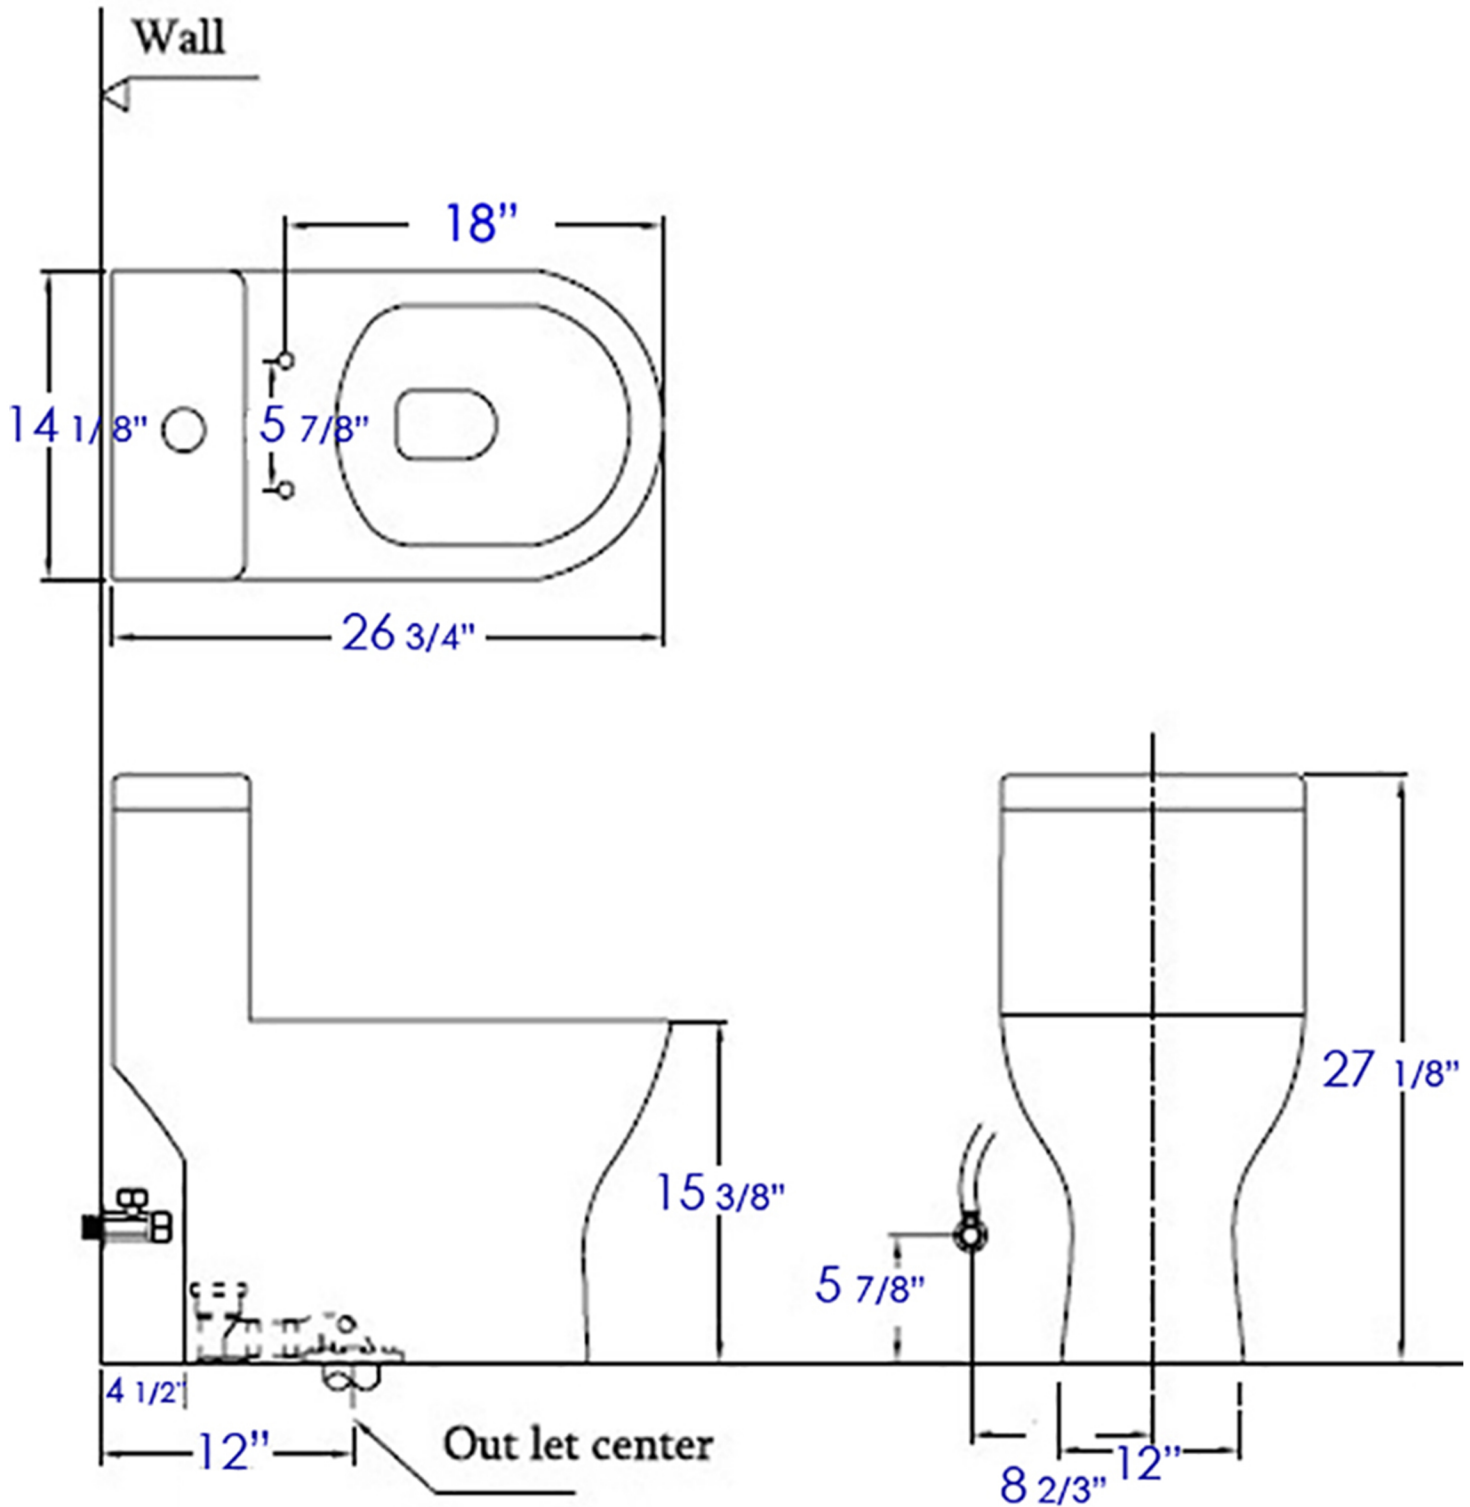

TB353

Dual Flush One Piece Eco Friendly High Efficiency
Low Flush Ceramic Toilet

EAGO USA

Note: All product dimensions are approximate and should be verified on site prior to installation.
Visit www.EAGOUSA.com for more information.