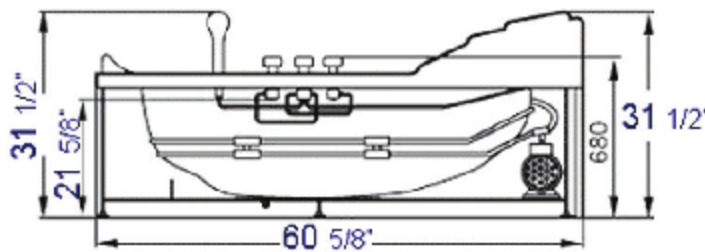

Height to Overflow: 16"

**Note:** All product dimensions are approximate and should be verified on site prior to installation.  
 Visit [www.EAGOUSA.com](http://www.EAGOUSA.com) for more information.