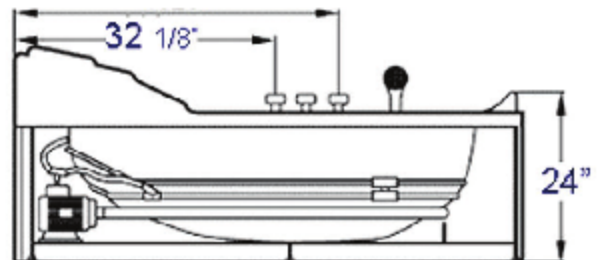

Height to Overflow: 16"

**Note:** All product dimensions are approximate and should be verified on site prior to installation.  
 Visit [www.EAGOUSA.com](http://www.EAGOUSA.com) for more information.