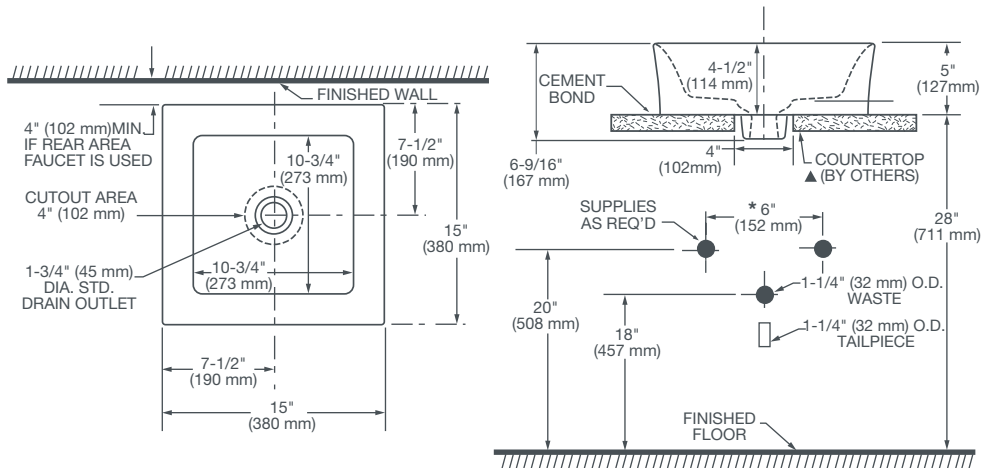

POP™ SQUARE VESSEL LAVATORY

D20085015.XXX

FEATURES

- Fine fire clay construction with ceramic drain cap
- Pure geometric shape with an elegant thin appearance
- Above counter lavatory for countertop installation only
- Center drain sold separately
- Works with any standard grid drain (drain not included)
- For use with most vessel faucets
- Made in Turkey

DIMENSIONS

NOMINAL DIMENSIONS

15" x 15" (380 x 380 mm)
5" (127 mm) height above counter

BOWL INSIDE DIMENSIONS

10-3/4" (273 mm) wide
10-3/4" (273 mm) front to back
4-1/2" (114 mm) depth

COLORS/FINISHES

Canvas White (415), Matte Black (059), Black (178),
Chenille Gray (425)

SEPARATE COMPONENTS

7381350-200.4150A

Pop Vessel Drain Cap - CWH

COMPLIANCE CERTIFICATIONS

Meets or Exceeds ASME A112.19.2-2008/CSA B45.1-8

NOTES:

Dimensions shown for location supplies and "P" trap are suggested. Provide suitable reinforcement for all wall supports. Slab/pedestal anchors and mounting features to be furnished by others. Fittings not included with fixture and must be ordered separately. Installation Instructions supplied with lavatory.

IMPORTANT:

Dimensions of fixtures are nominal and may vary within the range of tolerance established by ANSI standards. These measurements are subject to change or cancellation. No responsibility is assumed for use of superseded or voided pages.