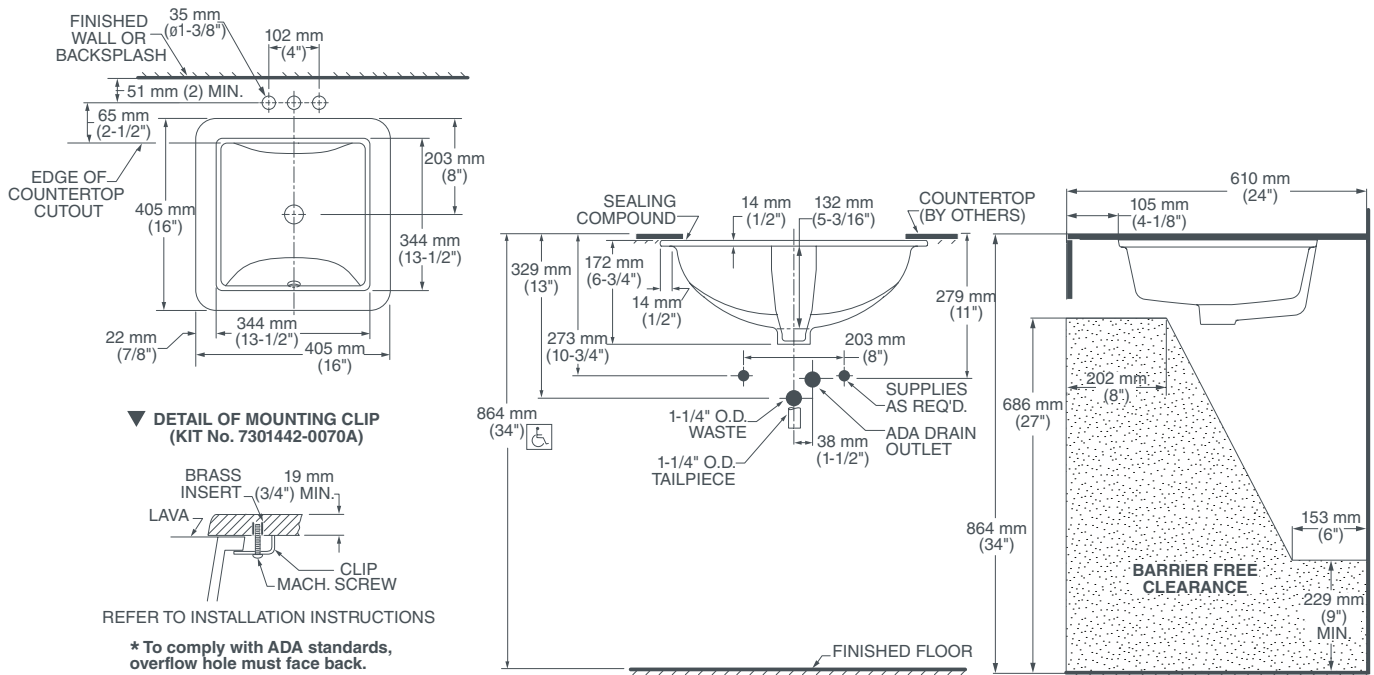

WEBSTER[®]

SQUARE UNDER COUNTER LAVATORY*

D00426000.415

FEATURES

- Vitreous china
- Front overflow
- Supplied with mounting kit and template

DIMENSIONS

NOMINAL DIMENSIONS

16" x 16" (405 x 405 mm)

BOWL INSIDE DIMENSIONS

13-1/2" (344 mm) wide

13-1/2" (344 mm) front to back

5-3/16" (132 mm) depth

COLORS/FINISHES

Canvas White (415)

COMPLIANCE CERTIFICATIONS

Meets or Exceeds ASME A112.19.2/CSA B45.1

WEBSTER[®] SQUARE UNDER COUNTER LAVATORY*

* Suitable for commercial and residential installations.

NOTES:

Dimensions shown for location supplies and "P" trap are suggested. Provide suitable reinforcement for all wall supports. Slab/pedestal anchors and mounting features to be furnished by others. Fittings not included with fixture and must be ordered separately. Installation Instructions supplied with lavatory.

IMPORTANT:

Dimensions of fixtures are nominal and may vary within the range of tolerance established by ANSI standards. These measurements are subject to change or cancellation. No responsibility is assumed for use of superseded or voided pages.