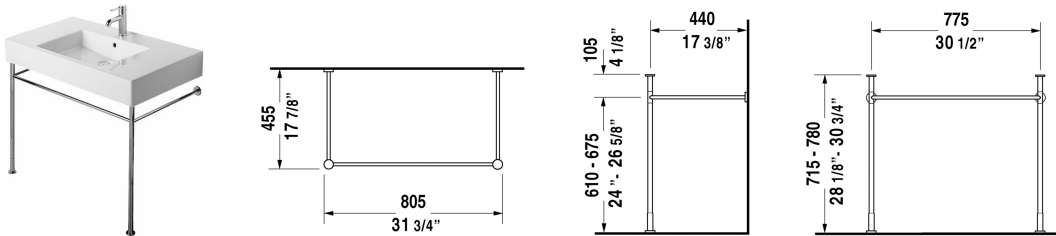

Vero Metal console # 0030711000

Metal console	Dimension	Weight	Order number
height adjustable +2", for furniture washbasin # 032985			
Colors			
10 Chrome			
Variant			
Chrome		7.1 lb	0030711000

All drawings contain the necessary measurements which are subject to standard tolerances. They are stated in inch & mm and are non-binding. Exact measurements, in particular for customized installation scenarios, can only be taken from the finished ceramic piece.